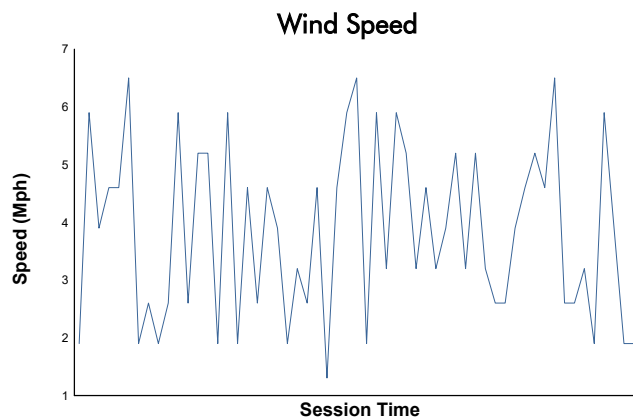

Sahlen's Six Hours of the Glen

Watkins Glen International / 3.4 miles
June 20 - 23, 2024 / Watkins Glen, New York

IMSA WeatherTech SportsCar Championship

Race Weather Report (After Hour 1)

Track Status: **DRY**