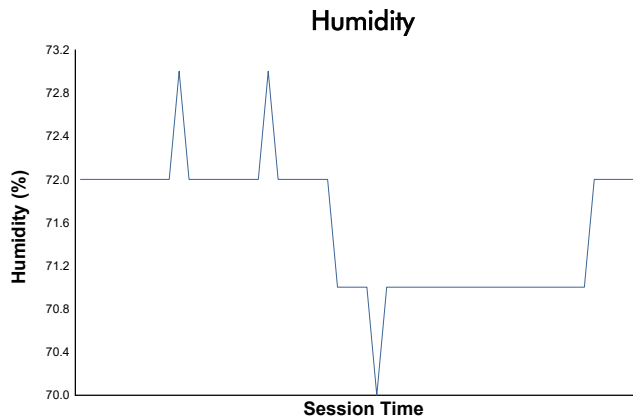

Sahlen's Six Hours of the Glen

Watkins Glen International / 3.4 miles
June 20 - 23, 2024 / Watkins Glen, New York

IMSA WeatherTech SportsCar Championship

Race Weather Report (After Hour 1)

Track Status: **DRY**