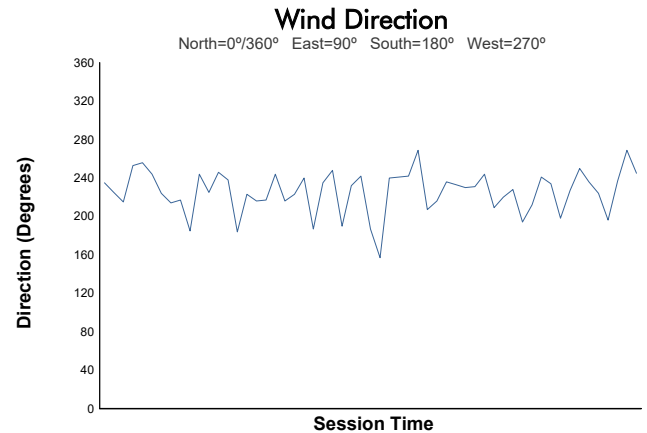

Sahlen's Six Hours of the Glen

Watkins Glen International / 3.4 miles
June 20 - 23, 2024 / Watkins Glen, New York

IMSA WeatherTech SportsCar Championship

Race Weather Report (After Hour 1)

Track Status: **DRY**