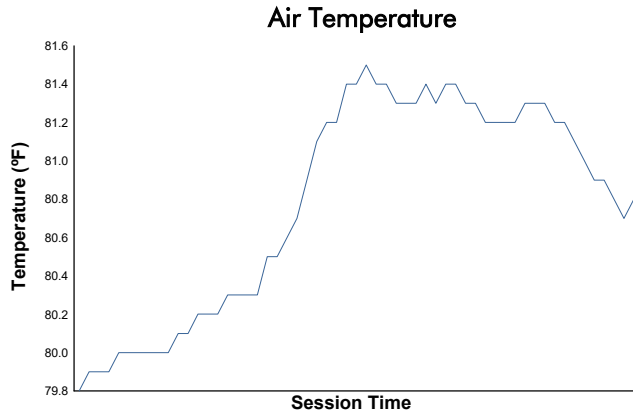

Sahlen's Six Hours of the Glen

Watkins Glen International / 3.4 miles
June 20 - 23, 2024 / Watkins Glen, New York

IMSA WeatherTech SportsCar Championship

Race Weather Report (After Hour 1)

Track Status: **DRY**