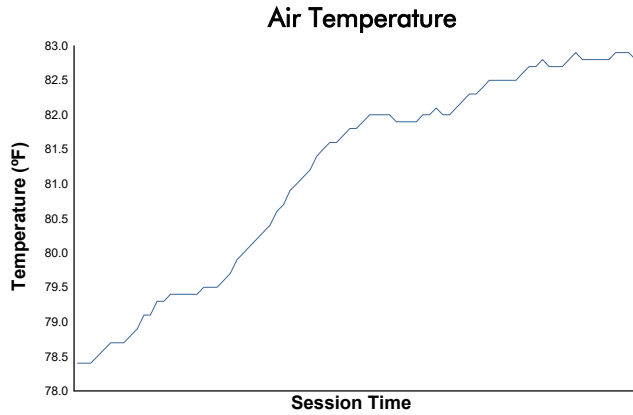

Sahlen's Six Hours of the Glen

Watkins Glen International / 3.4 miles
June 20 - 23, 2024 / Watkins Glen, New York

IMSA WeatherTech SportsCar Championship

Practice 2 Weather Report

Track Status: **DRY**