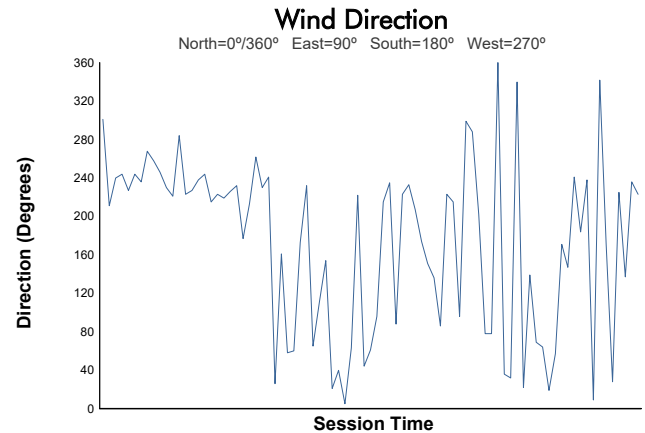

Sahlen's Six Hours of the Glen

Watkins Glen International / 3.4 miles
June 20 - 23, 2024 / Watkins Glen, New York

IMSA WeatherTech SportsCar Championship

Practice 2 Weather Report

Track Status: **DRY**