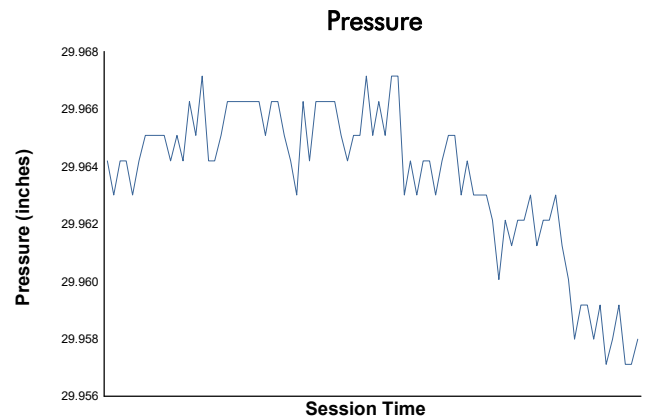

Sahlen's Six Hours of the Glen

Watkins Glen International / 3.4 miles
June 20 - 23, 2024 / Watkins Glen, New York

IMSA WeatherTech SportsCar Championship

Practice 2 Weather Report

Track Status: **DRY**