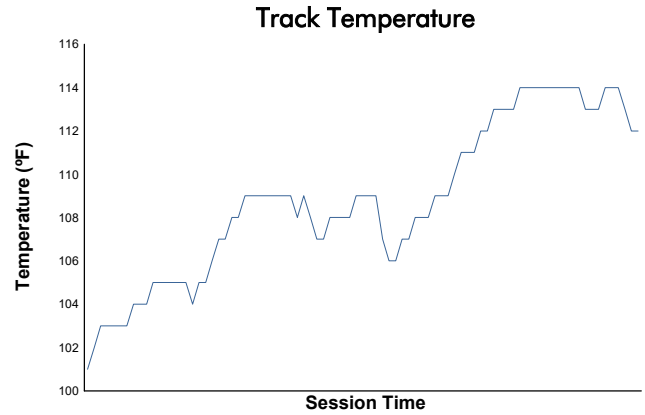

Sahlen's Six Hours of the Glen

Watkins Glen International / 3.4 miles
June 20 - 23, 2024 / Watkins Glen, New York

IMSA WeatherTech SportsCar Championship

Practice 2 Weather Report

Track Status: **DRY**