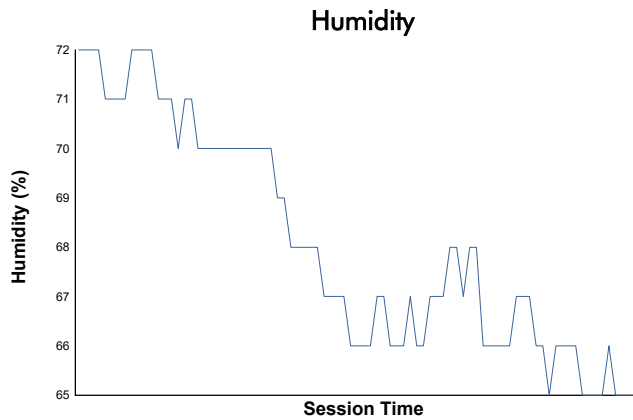

Sahlen's Six Hours of the Glen

Watkins Glen International / 3.4 miles
June 20 - 23, 2024 / Watkins Glen, New York

IMSA WeatherTech SportsCar Championship

Practice 2 Weather Report

Track Status: **DRY**