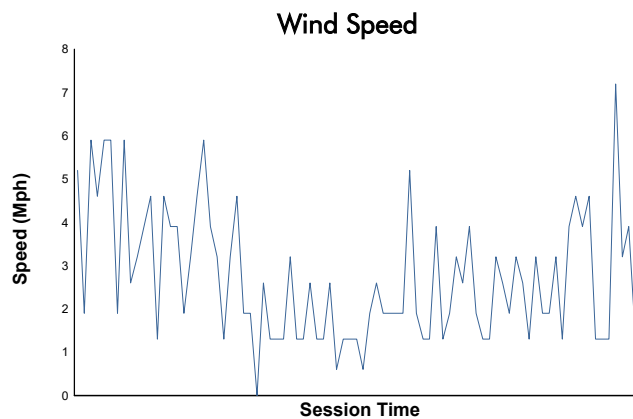

Sahlen's Six Hours of the Glen

Watkins Glen International / 3.4 miles
June 20 - 23, 2024 / Watkins Glen, New York

IMSA WeatherTech SportsCar Championship

Practice 2 Weather Report

Track Status: **DRY**