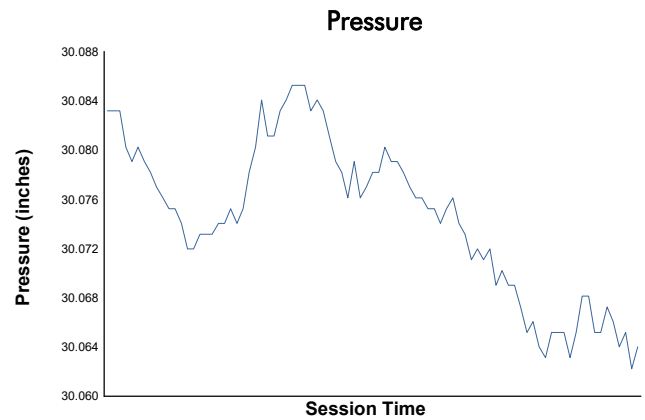

Sahlen's Six Hours of the Glen

Watkins Glen International / 3.4 miles
June 20 - 23, 2024 / Watkins Glen, New York

IMSA WeatherTech SportsCar Championship

Practice 1 Weather Report

Track Status: **DRY**