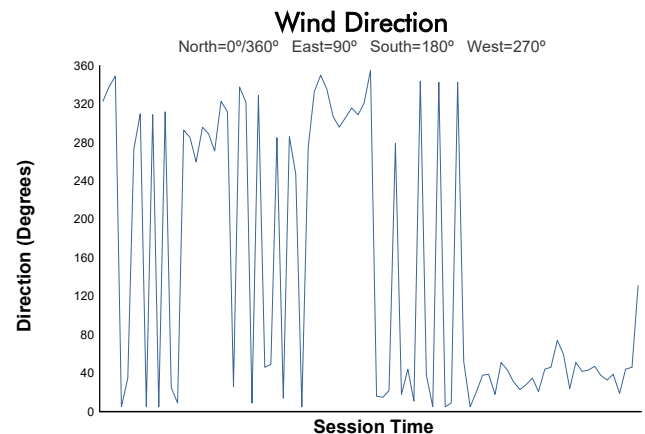

Sahlen's Six Hours of the Glen

Watkins Glen International / 3.4 miles
June 20 - 23, 2024 / Watkins Glen, New York

IMSA WeatherTech SportsCar Championship

Practice 1 Weather Report

Track Status: **DRY**