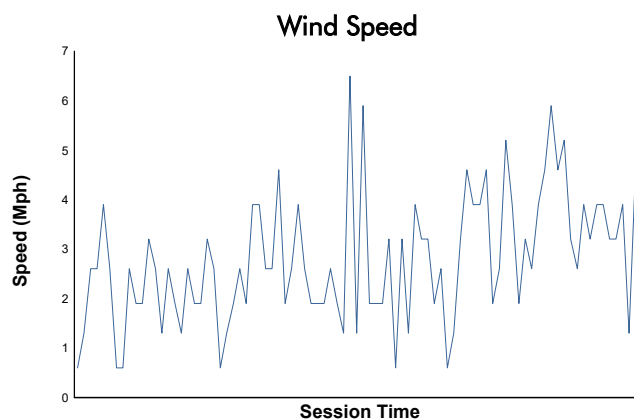

Sahlen's Six Hours of the Glen

Watkins Glen International / 3.4 miles
June 20 - 23, 2024 / Watkins Glen, New York

IMSA WeatherTech SportsCar Championship

Practice 1 Weather Report

Track Status: **DRY**