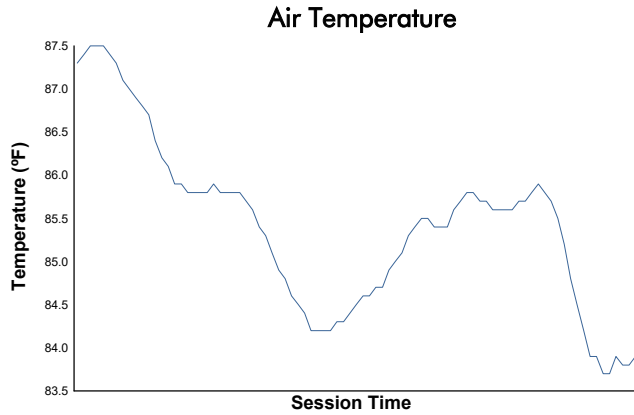

Sahlen's Six Hours of the Glen

Watkins Glen International / 3.4 miles
June 20 - 23, 2024 / Watkins Glen, New York

IMSA WeatherTech SportsCar Championship

Practice 1 Weather Report

Track Status: **DRY**