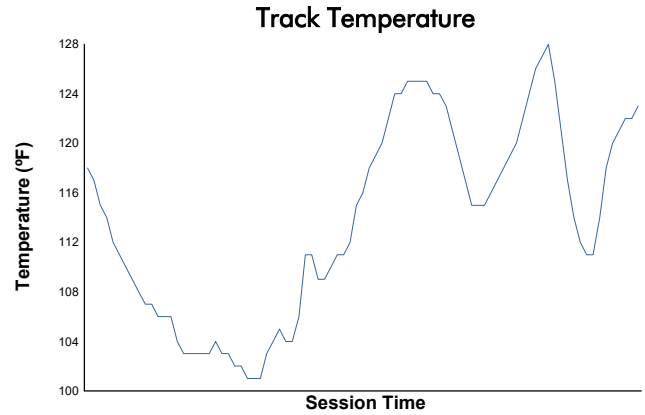

Sahlen's Six Hours of the Glen

Watkins Glen International / 3.4 miles
June 20 - 23, 2024 / Watkins Glen, New York

IMSA WeatherTech SportsCar Championship

Practice 1 Weather Report

Track Status: **DRY**