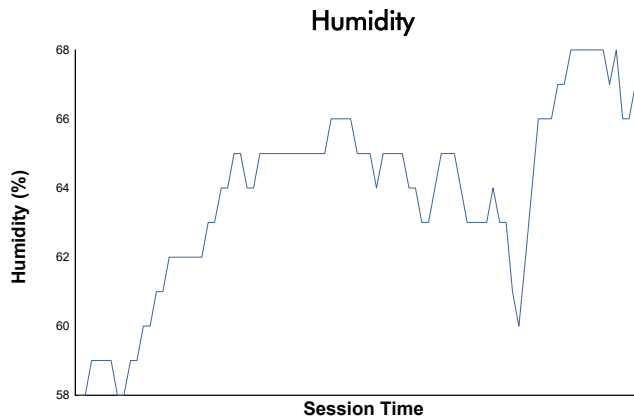

Sahlen's Six Hours of the Glen

Watkins Glen International / 3.4 miles
June 20 - 23, 2024 / Watkins Glen, New York

IMSA WeatherTech SportsCar Championship

Practice 1 Weather Report

Track Status: **DRY**