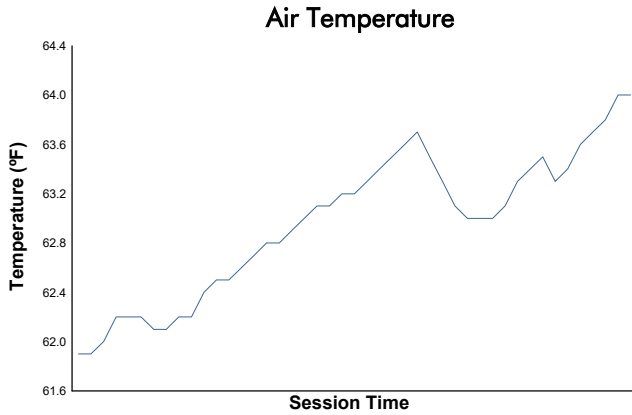

Whelen Mazda MX-5 Cup Presented By Michelin

Race 2 Weather Report

Track Status: **DRY**