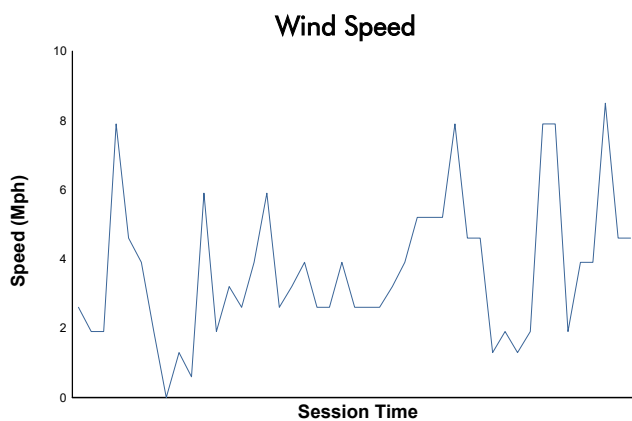

Whelen Mazda MX-5 Cup Presented By Michelin

Race 2 Weather Report

Track Status: **DRY**