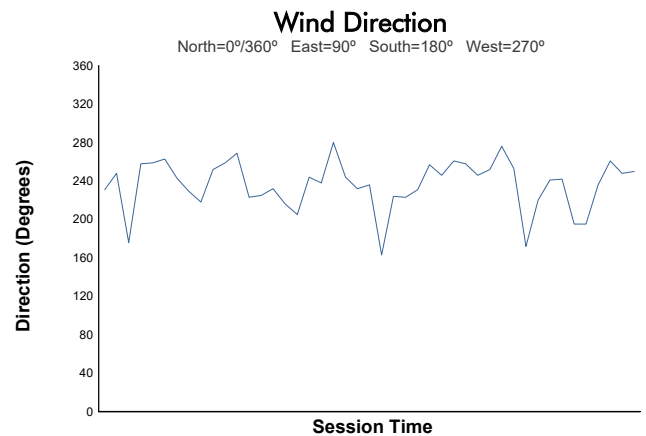

Whelen Mazda MX-5 Cup Presented By Michelin

Race 2 Weather Report

Track Status: **DRY**