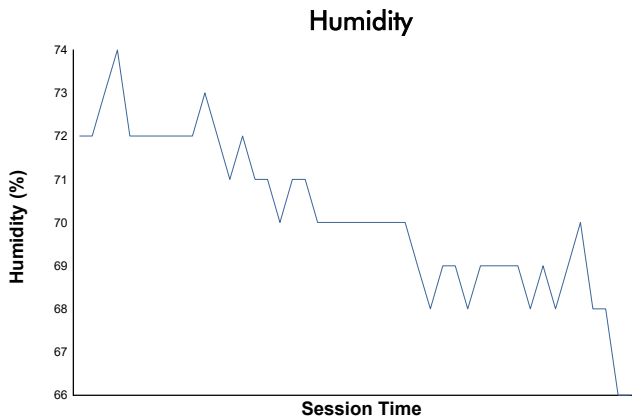

Whelen Mazda MX-5 Cup Presented By Michelin

Race 2 Weather Report

Track Status: **DRY**