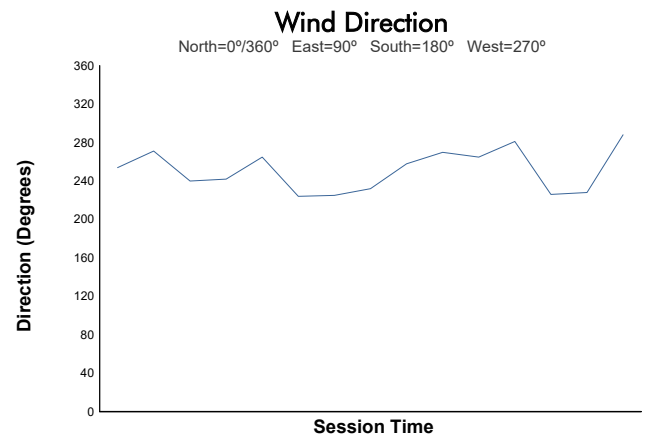

Whelen Mazda MX-5 Cup Presented By Michelin

Qualifying Weather Report

Track Status: **DRY**