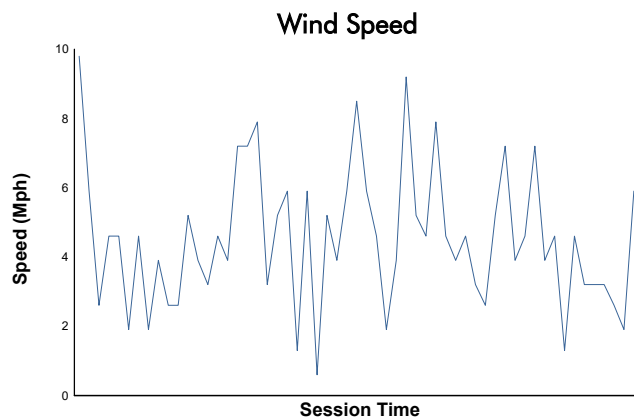

O'Reilly Auto Parts 4 Hours Of Mid-Ohio

Mid-Ohio Sports Car Course / 2.258 miles
June 7 - 9, 2024 / Lexington, Ohio

IMSA Michelin Pilot Challenge

Race Weather Report (After Hour 1)

Track Status: **DRY**