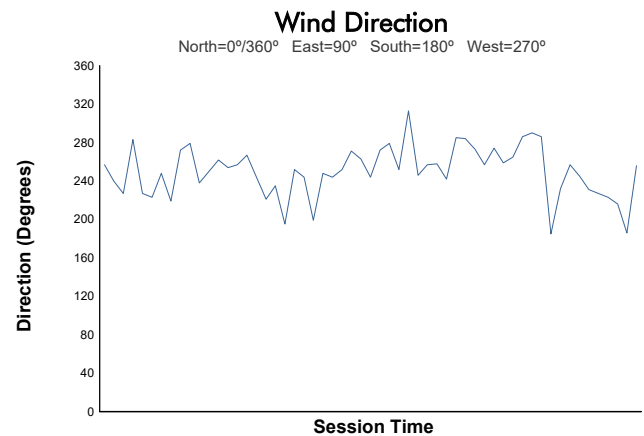

O'Reilly Auto Parts 4 Hours Of Mid-Ohio

Mid-Ohio Sports Car Course / 2.258 miles
June 7 - 9, 2024 / Lexington, Ohio

IMSA Michelin Pilot Challenge

Race Weather Report (After Hour 1)

Track Status: **DRY**