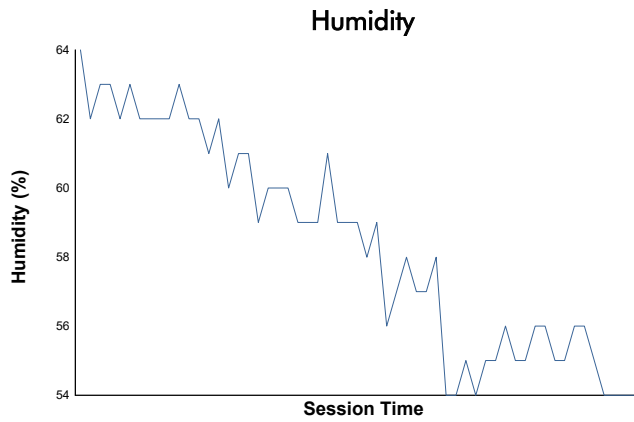

O'Reilly Auto Parts 4 Hours Of Mid-Ohio

Mid-Ohio Sports Car Course / 2.258 miles
June 7 - 9, 2024 / Lexington, Ohio

IMSA Michelin Pilot Challenge

Race Weather Report (After Hour 1)

Track Status: **DRY**