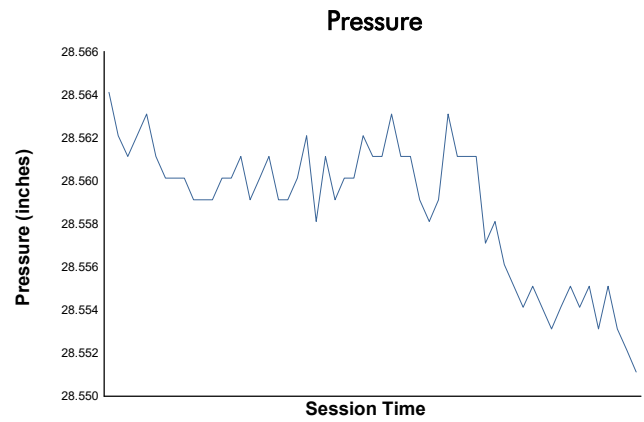

O'Reilly Auto Parts 4 Hours Of Mid-Ohio

Mid-Ohio Sports Car Course / 2.258 miles
June 7 - 9, 2024 / Lexington, Ohio

IMSA Michelin Pilot Challenge

Race Weather Report (After Hour 1)

Track Status: **DRY**