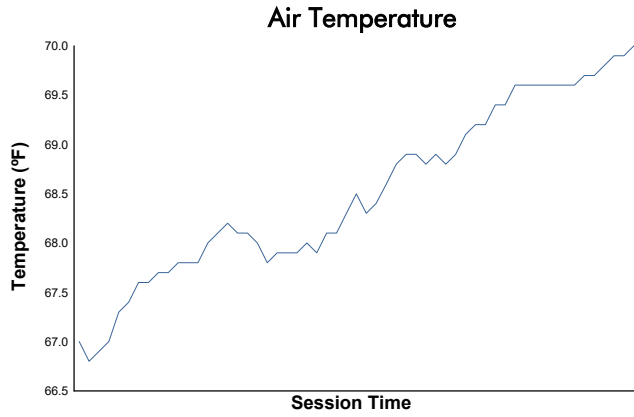

O'Reilly Auto Parts 4 Hours Of Mid-Ohio

Mid-Ohio Sports Car Course / 2.258 miles
June 7 - 9, 2024 / Lexington, Ohio

IMSA Michelin Pilot Challenge

Race Weather Report (After Hour 1)

Track Status: **DRY**