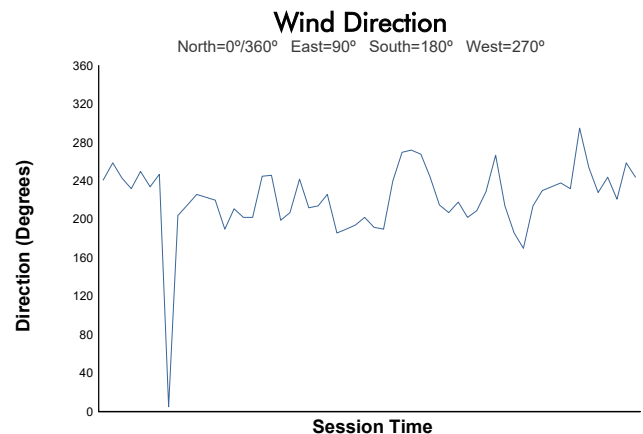

O'Reilly Auto Parts 4 Hours Of Mid-Ohio

Mid-Ohio Sports Car Course / 2.258 miles
June 7 - 9, 2024 / Lexington, Ohio

IMSA Michelin Pilot Challenge

Practice 2 Weather Report

Track Status: **DRY**