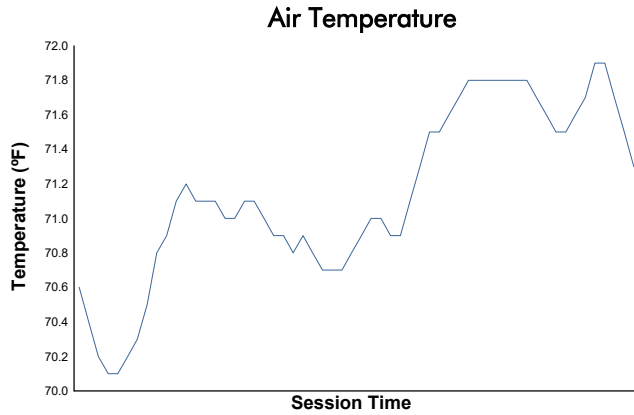

O'Reilly Auto Parts 4 Hours Of Mid-Ohio

Mid-Ohio Sports Car Course / 2.258 miles
June 7 - 9, 2024 / Lexington, Ohio

IMSA Michelin Pilot Challenge

Practice 2 Weather Report

Track Status: **DRY**