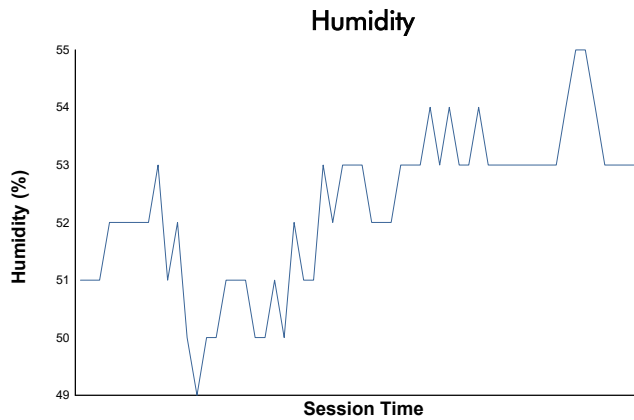

O'Reilly Auto Parts 4 Hours Of Mid-Ohio

Mid-Ohio Sports Car Course / 2.258 miles
June 7 - 9, 2024 / Lexington, Ohio

IMSA Michelin Pilot Challenge

Practice 2 Weather Report

Track Status: **DRY**