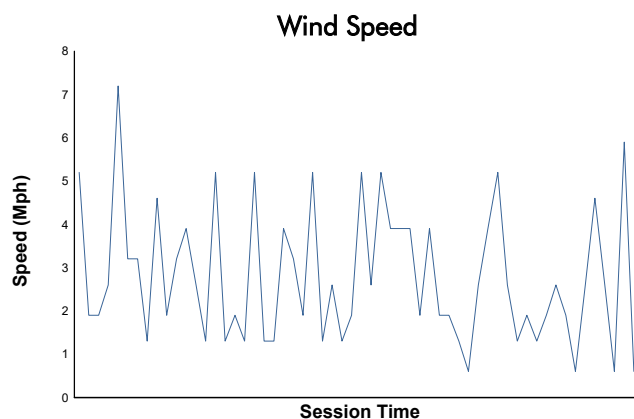

O'Reilly Auto Parts 4 Hours Of Mid-Ohio

Mid-Ohio Sports Car Course / 2.258 miles
June 7 - 9, 2024 / Lexington, Ohio

IMSA Michelin Pilot Challenge

Practice 2 Weather Report

Track Status: **DRY**