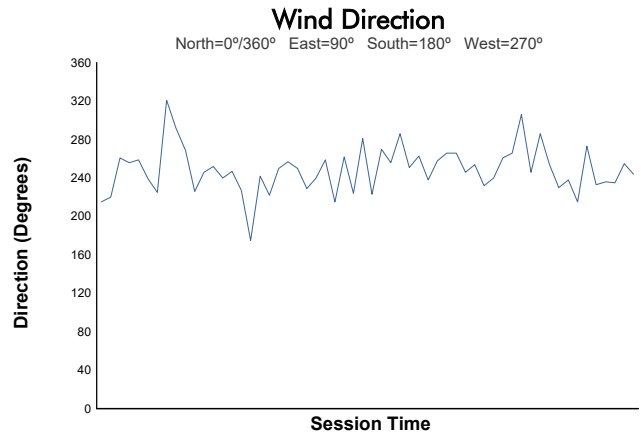

O'Reilly Auto Parts 4 Hours Of Mid-Ohio

Mid-Ohio Sports Car Course / 2.258 miles
June 7 - 9, 2024 / Lexington, Ohio

IMSA Michelin Pilot Challenge

Practice 1 Weather Report

Track Status: **DRY**