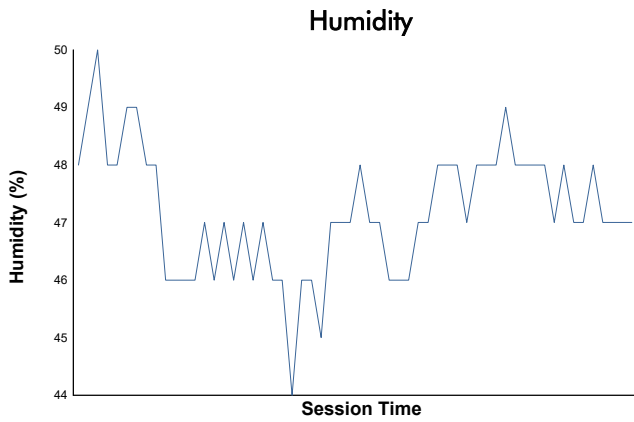

O'Reilly Auto Parts 4 Hours Of Mid-Ohio

Mid-Ohio Sports Car Course / 2.258 miles
June 7 - 9, 2024 / Lexington, Ohio

IMSA Michelin Pilot Challenge

Practice 1 Weather Report

Track Status: **DRY**