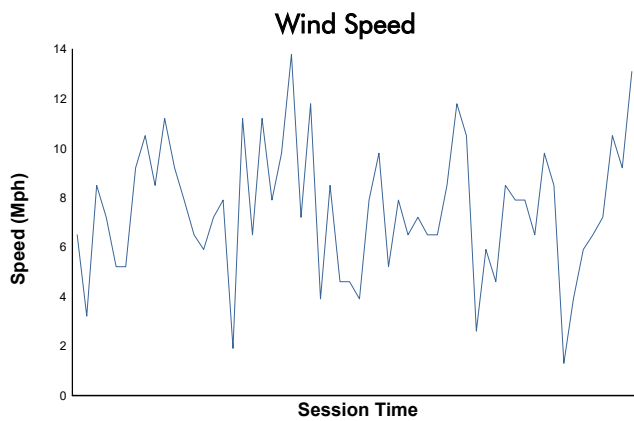

O'Reilly Auto Parts 4 Hours Of Mid-Ohio

Mid-Ohio Sports Car Course / 2.258 miles
June 7 - 9, 2024 / Lexington, Ohio

IMSA Michelin Pilot Challenge

Practice 1 Weather Report

Track Status: **DRY**