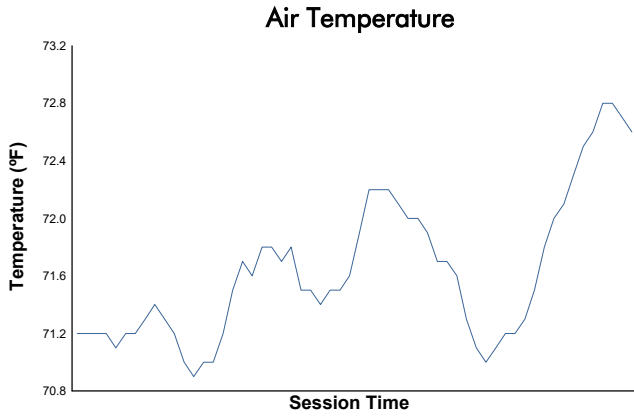

O'Reilly Auto Parts 4 Hours Of Mid-Ohio

Mid-Ohio Sports Car Course / 2.258 miles
June 7 - 9, 2024 / Lexington, Ohio

IMSA Michelin Pilot Challenge

Practice 1 Weather Report

Track Status: **DRY**