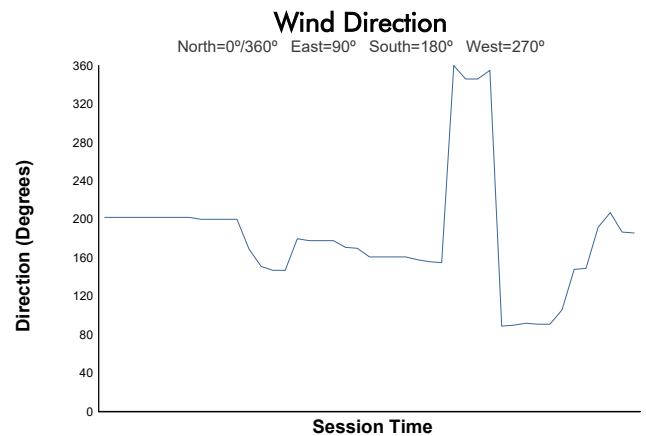

Whelen Mazda MX-5 Cup Presented By Michelin

Race 2 Weather Report

Track Status: **DRY**