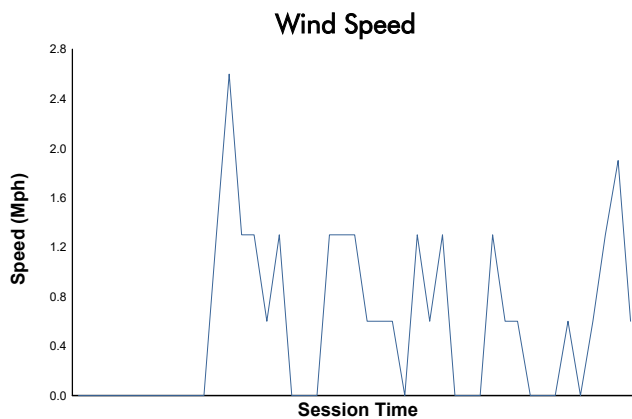

Whelen Mazda MX-5 Cup Presented By Michelin

Race 2 Weather Report

Track Status: **DRY**