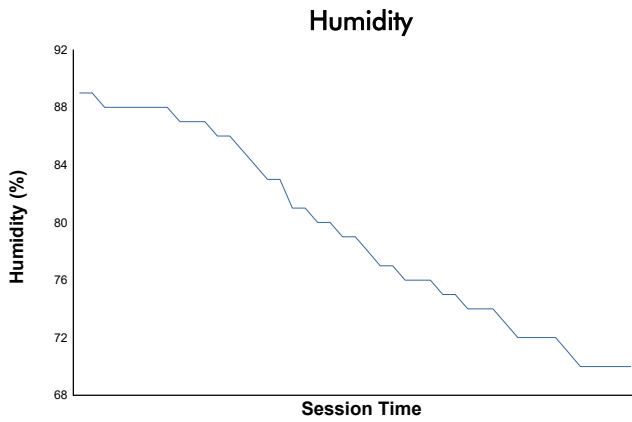

Whelen Mazda MX-5 Cup Presented By Michelin

Race 2 Weather Report

Track Status: **DRY**