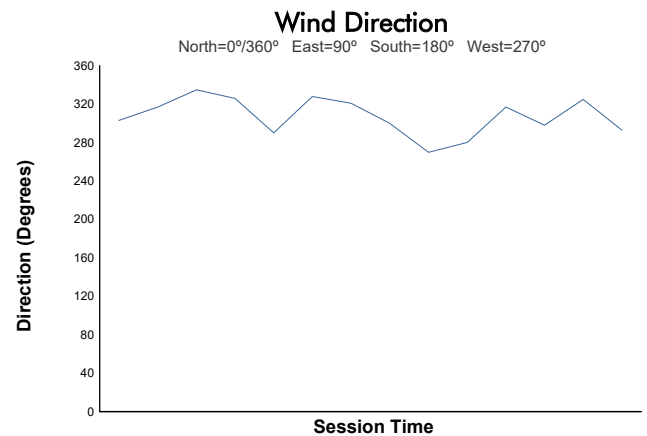

Whelen Mazda MX-5 Cup Presented By Michelin

Qualifying Weather Report

Track Status: **DRY**