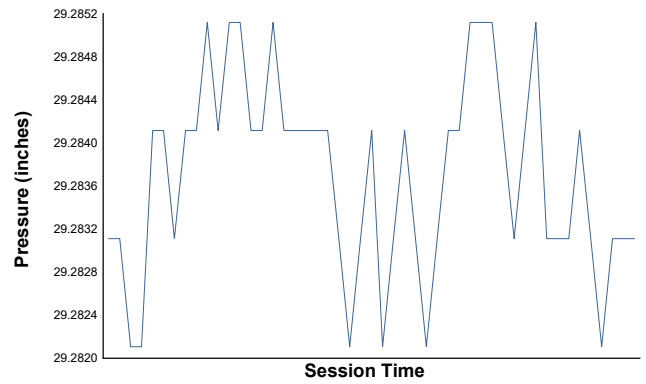

LAMBORGHINI SUPER TROFEO

Race 1 Weather Report

Air Temperature

Track Temperature

Humidity

Pressure

Wind Speed

Wind Direction