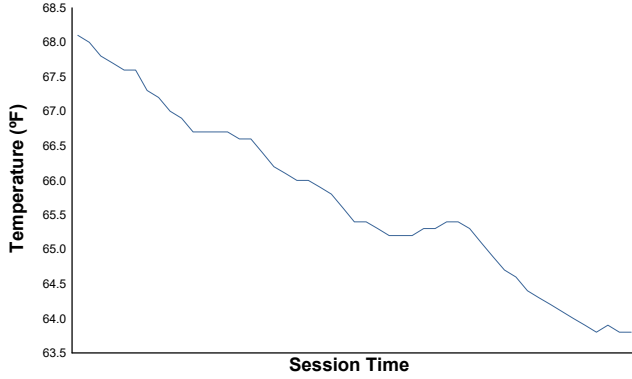

LAMBORGHINI SUPER TROFEO

Race 1 Weather Report

Air Temperature

Track Temperature

Humidity

Pressure

Wind Speed

Wind Direction