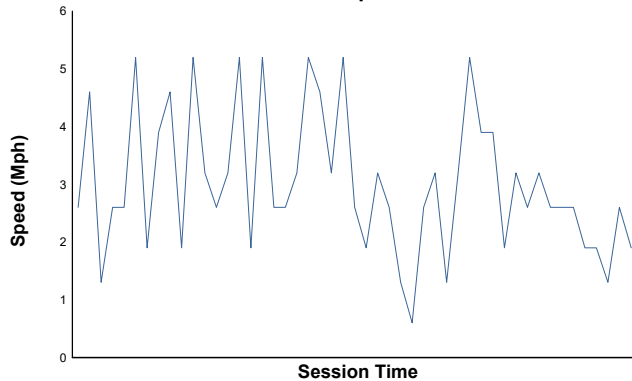

LAMBORGHINI SUPER TROFEO

Race 1 Weather Report

Air Temperature

Track Temperature

Humidity

Pressure

Wind Speed

Wind Direction