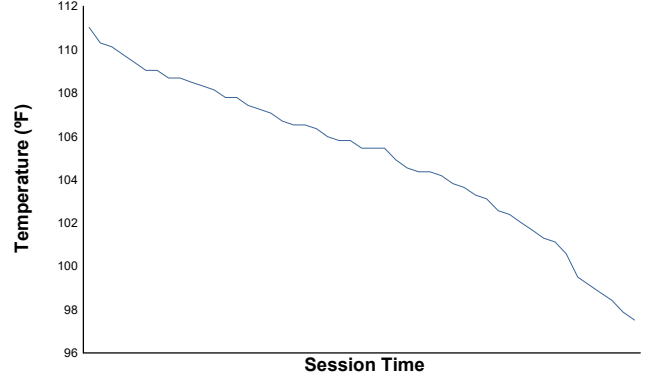

LAMBORGHINI SUPER TROFEO

Race 1 Weather Report

Air Temperature

Track Temperature

Humidity

Pressure

Wind Speed

Wind Direction