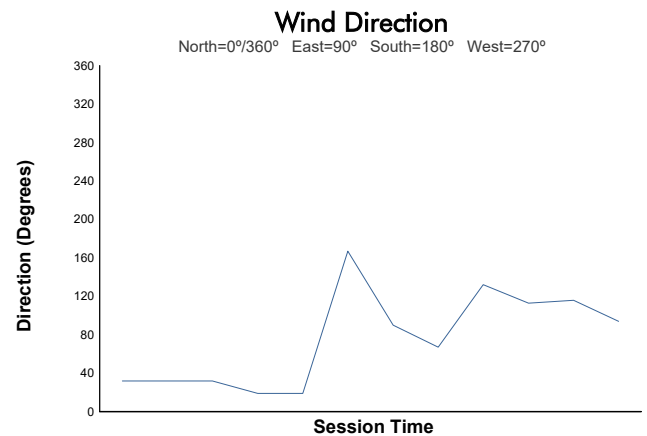

MOTUL Course de Monterey Powered By Hyundai N

WeatherTech Raceway Laguna Seca / 2.238 miles
May 10 - 12, 2024 / Salinas, California

LAMBORGHINI SUPER TROFEO

Qualifying 2 Weather Report

Track Status: **DRY**