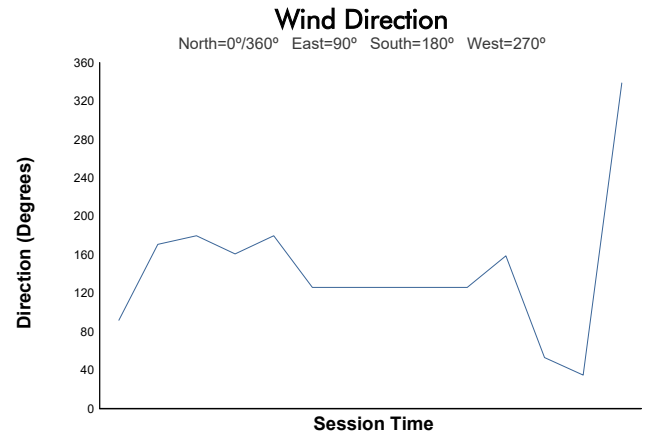

LAMBORGHINI SUPER TROFEO

Qualifying 1 Weather Report

Track Status: **DRY**