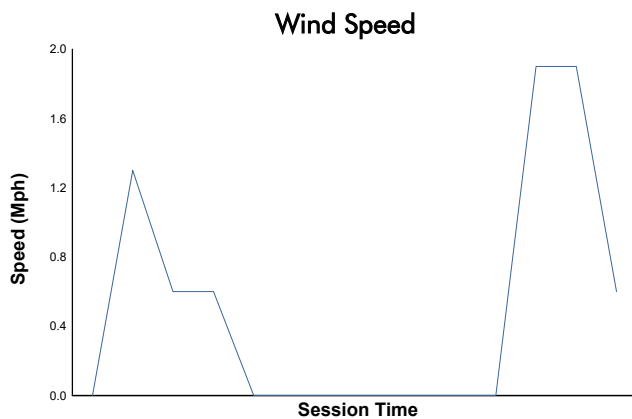

LAMBORGHINI SUPER TROFEO

Qualifying 1 Weather Report

Track Status: **DRY**