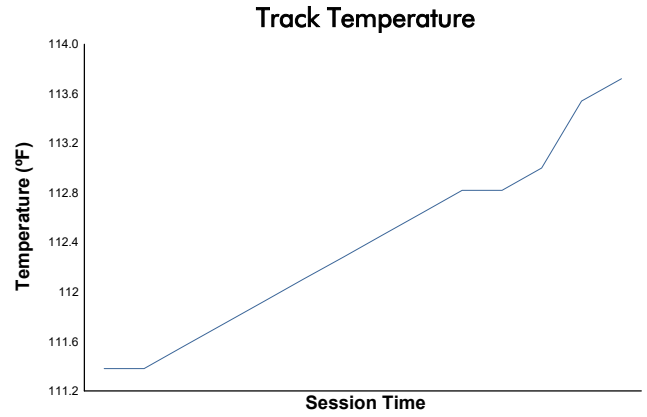

LAMBORGHINI SUPER TROFEO

Qualifying 1 Weather Report

Track Status: **DRY**