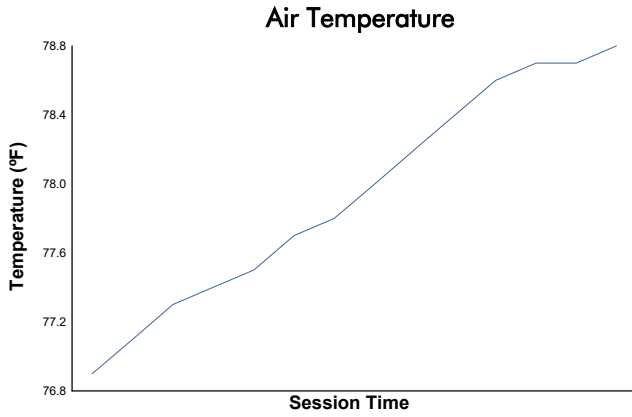

LAMBORGHINI SUPER TROFEO

Qualifying 1 Weather Report

Track Status: **DRY**