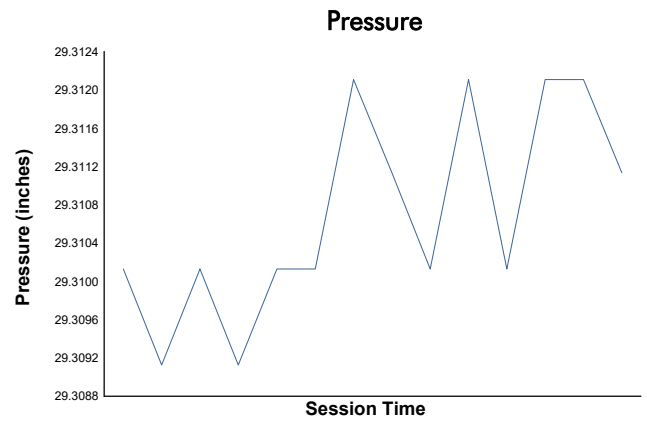

LAMBORGHINI SUPER TROFEO

Qualifying 1 Weather Report

Track Status: **DRY**