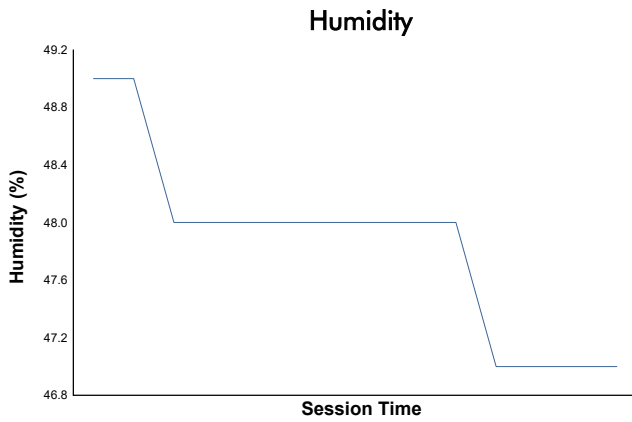

LAMBORGHINI SUPER TROFEO

Qualifying 1 Weather Report

Track Status: **DRY**