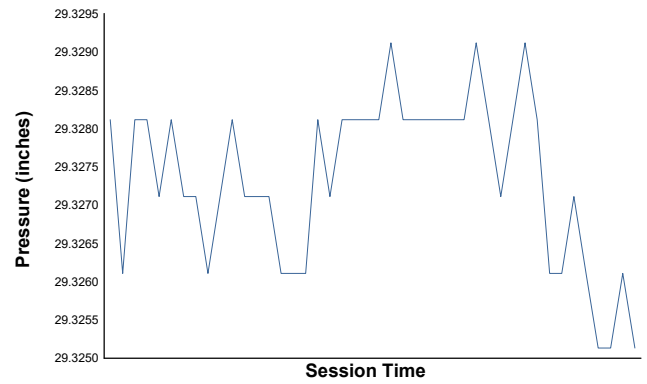

LAMBORGHINI SUPER TROFEO

Practice 1 Weather Report

Air Temperature

Track Temperature

Humidity

Pressure

Wind Speed

Wind Direction