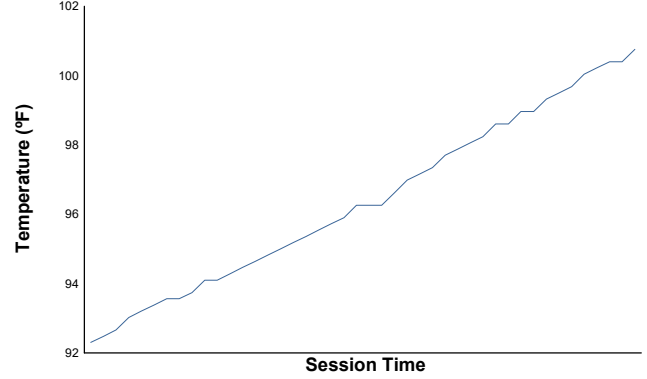

LAMBORGHINI SUPER TROFEO

Practice 1 Weather Report

Air Temperature

Track Temperature

Humidity

Pressure

Wind Speed

Wind Direction