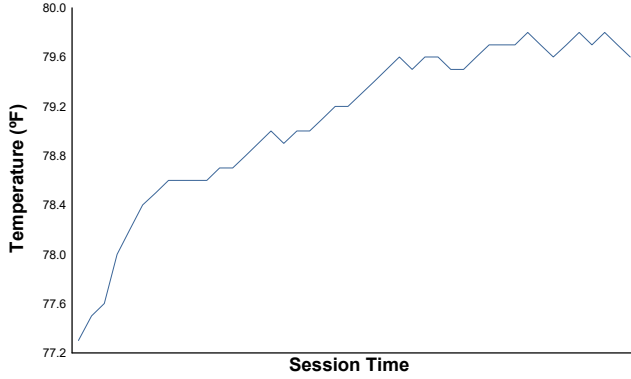

LAMBORGHINI SUPER TROFEO

Practice 1 Weather Report

Air Temperature

Track Temperature

Humidity

Pressure

Wind Speed

Wind Direction