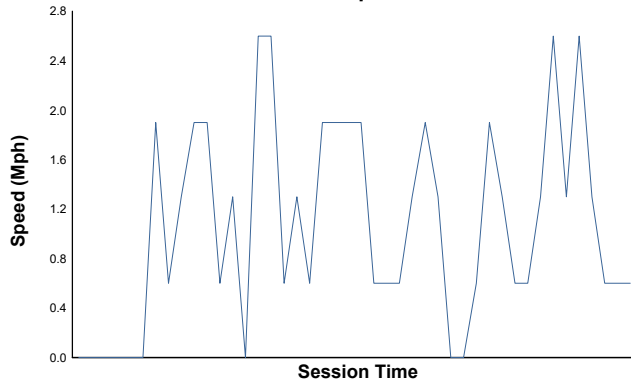

LAMBORGHINI SUPER TROFEO

Practice 1 Weather Report

Air Temperature

Track Temperature

Humidity

Pressure

Wind Speed

Wind Direction