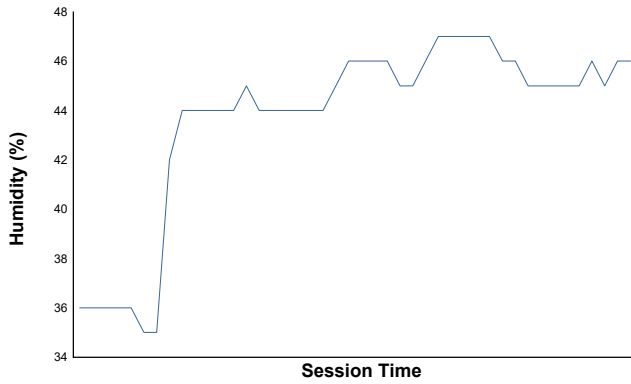

LAMBORGHINI SUPER TROFEO

Practice 1 Weather Report

Air Temperature

Track Temperature

Humidity

Pressure

Wind Speed

Wind Direction