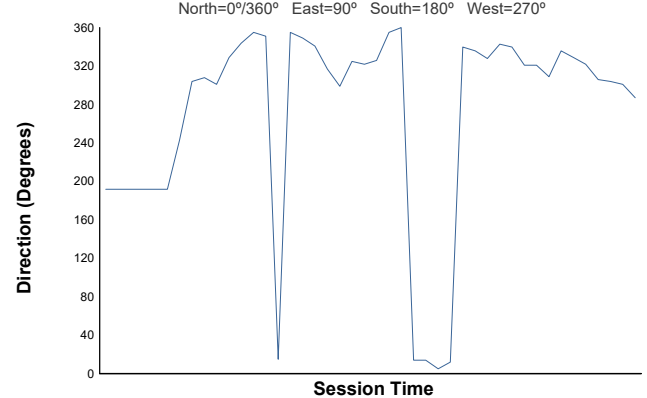

LAMBORGHINI SUPER TROFEO

Practice 1 Weather Report

Air Temperature

Track Temperature

Humidity

Pressure

Wind Speed

Wind Direction

Track Status:

DRY