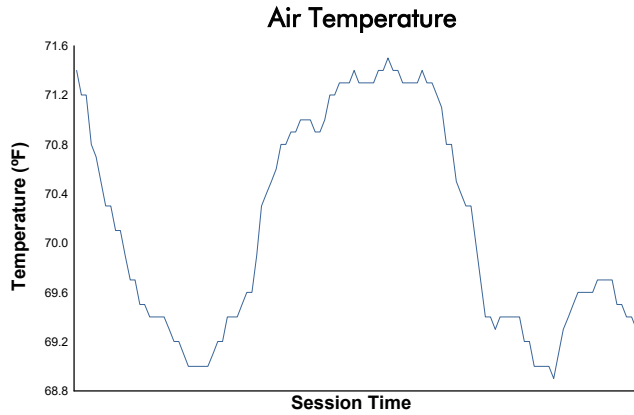

WeatherTech Raceway Laguna Seca 120

WeatherTech Raceway Laguna Seca / 2.238 miles
May 10 - 12, 2024 / Salinas, California

IMSA Michelin Pilot Challenge

Race Weather Report

Track Status:

DRY