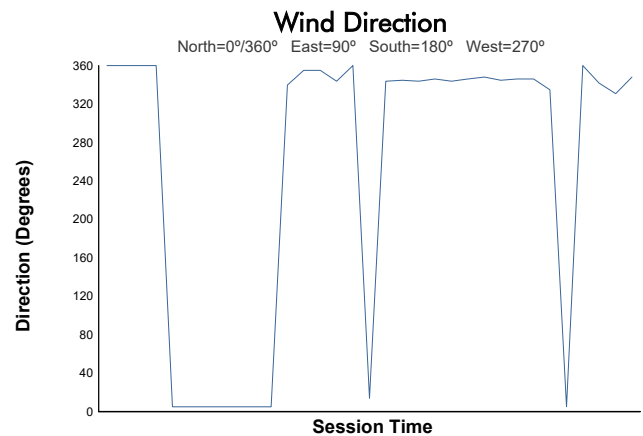

WeatherTech Raceway Laguna Seca 120

WeatherTech Raceway Laguna Seca / 2.238 miles
May 10 - 12, 2024 / Salinas, California

IMSA Michelin Pilot Challenge

Qualifying Weather Report

Track Status: **DRY**