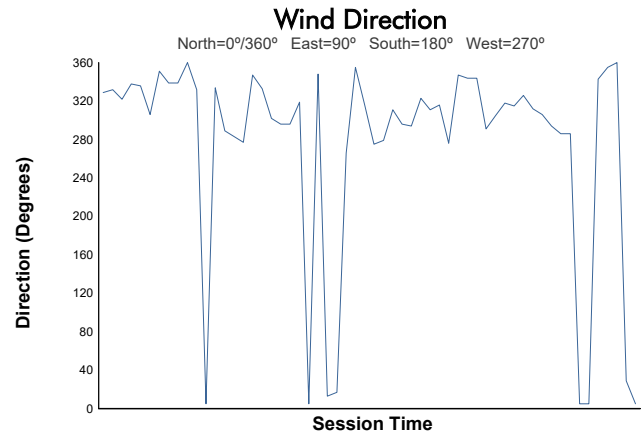

WeatherTech Raceway Laguna Seca 120

WeatherTech Raceway Laguna Seca / 2.238 miles
May 10 - 12, 2024 / Salinas, California

IMSA Michelin Pilot Challenge

Practice 1 Weather Report

Track Status: **DRY**