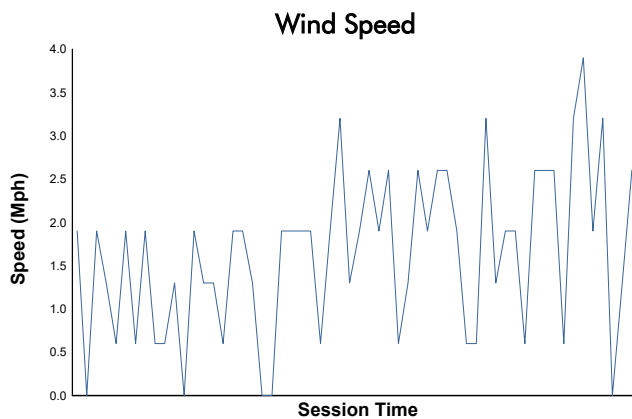

WeatherTech Raceway Laguna Seca 120

WeatherTech Raceway Laguna Seca / 2.238 miles
May 10 - 12, 2024 / Salinas, California

IMSA Michelin Pilot Challenge

Practice 1 Weather Report

Track Status: **DRY**