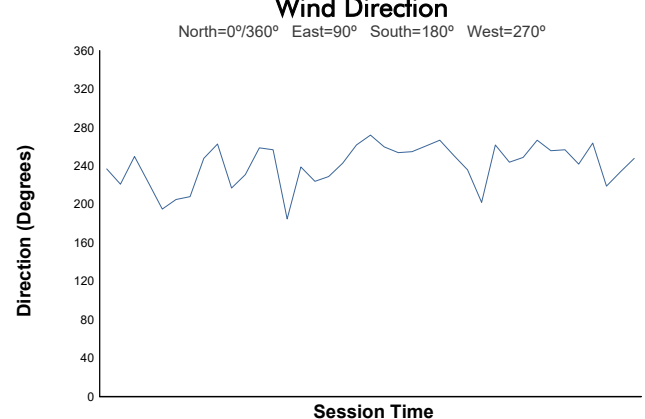

ACURA Grand Prix of Long Beach

Long Beach Street Course / 1.968 miles
April 19 - 20, 2024 / Long Beach, California

IMSA WeatherTech SportsCar Championship

Qualifying Weather Report

Track Status: **DRY**