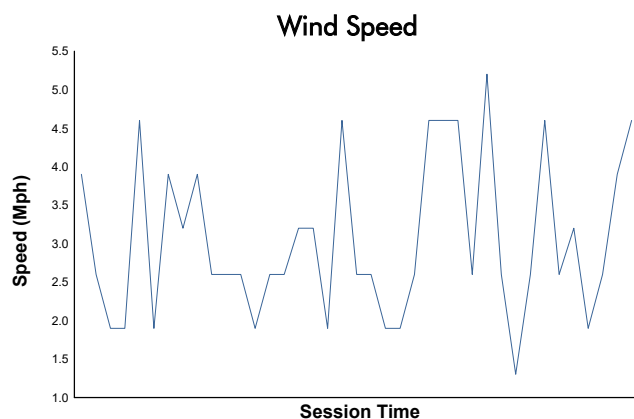

ACURA Grand Prix of Long Beach

Long Beach Street Course / 1.968 miles
April 19 - 20, 2024 / Long Beach, California

IMSA WeatherTech SportsCar Championship

Qualifying Weather Report

Track Status: **DRY**