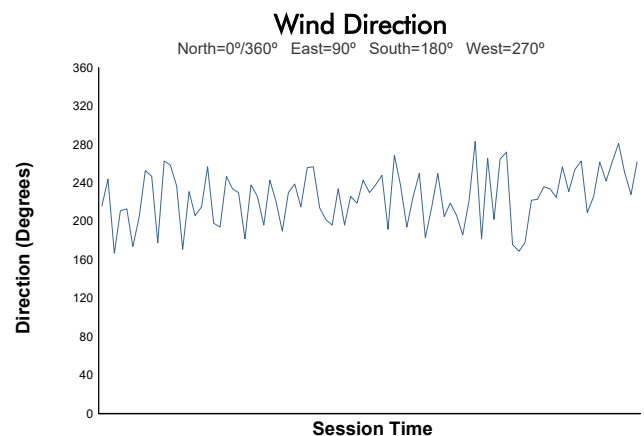

ACURA Grand Prix of Long Beach

Long Beach Street Course / 1.968 miles
April 19 - 20, 2024 / Long Beach, California

IMSA WeatherTech SportsCar Championship

Practice 2 Weather Report

Track Status: **DRY**