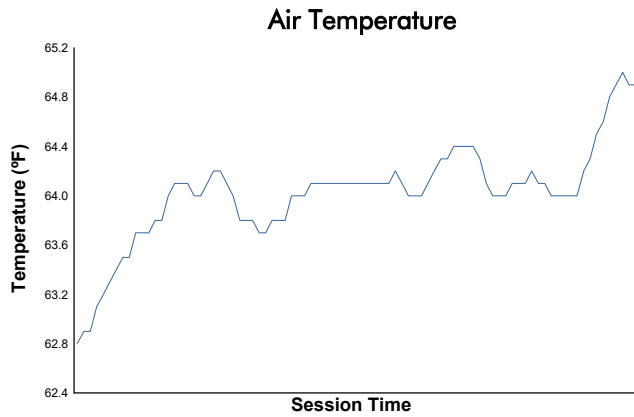

ACURA Grand Prix of Long Beach

Long Beach Street Course / 1.968 miles
April 19 - 20, 2024 / Long Beach, California

IMSA WeatherTech SportsCar Championship

Practice 2 Weather Report

Track Status: **DRY**