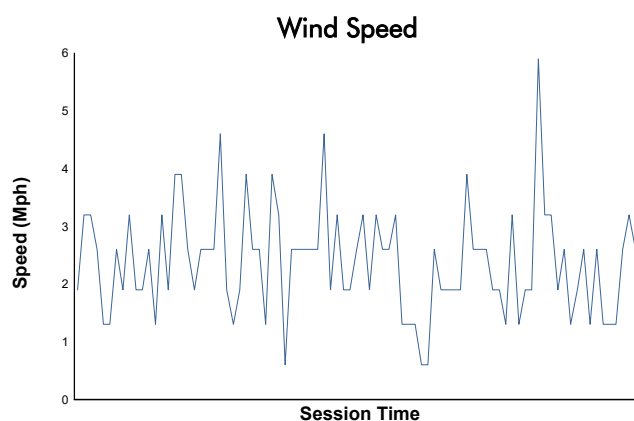

ACURA Grand Prix of Long Beach

Long Beach Street Course / 1.968 miles
April 19 - 20, 2024 / Long Beach, California

IMSA WeatherTech SportsCar Championship

Practice 2 Weather Report

Track Status: **DRY**