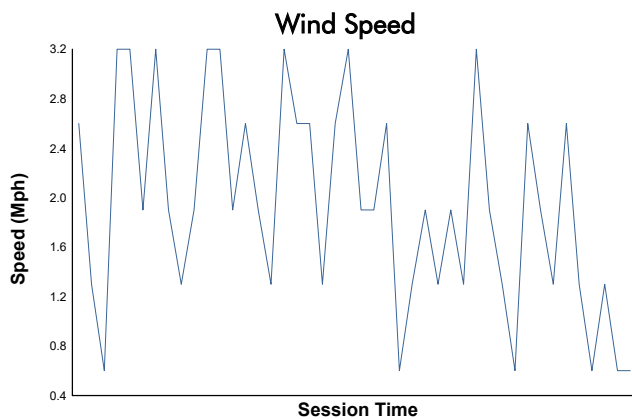

Whelen Mazda MX-5 Cup Presented By Michelin

Race 1 Weather Report

Track Status: **DRY**