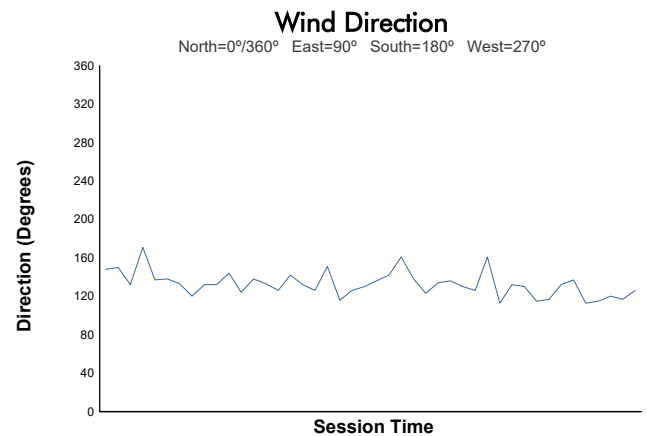

Whelen Mazda MX-5 Cup Presented By Michelin

Race 1 Weather Report

Track Status: **DRY**