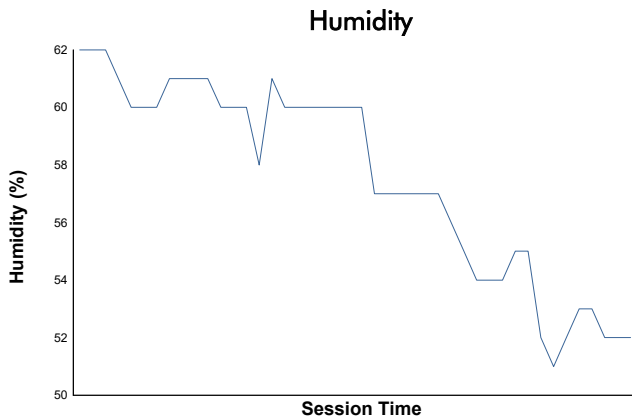

Whelen Mazda MX-5 Cup Presented By Michelin

Race 1 Weather Report

Track Status: **DRY**