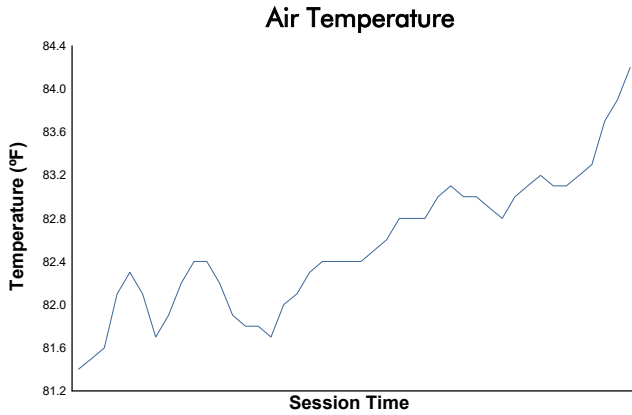

Whelen Mazda MX-5 Cup Presented By Michelin

Race 1 Weather Report

Track Status: **DRY**