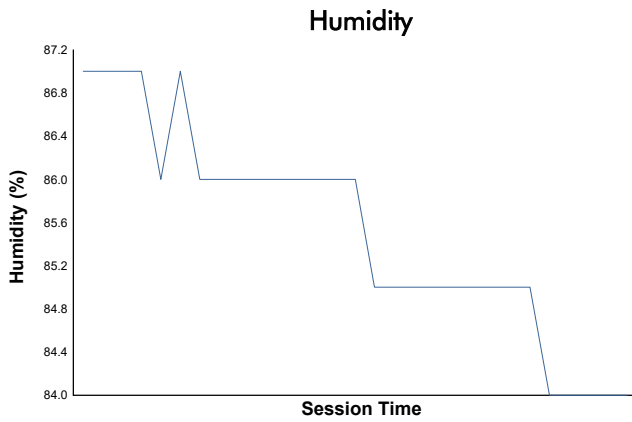

## Practice 1 Weather Report

Track Status: **DRY**