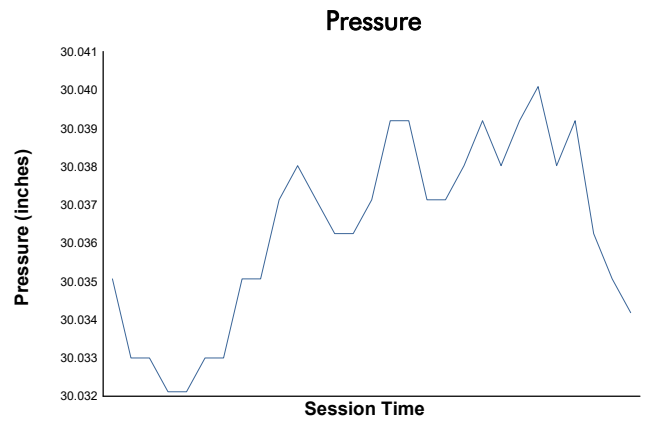

## Practice 1 Weather Report

Track Status: **DRY**