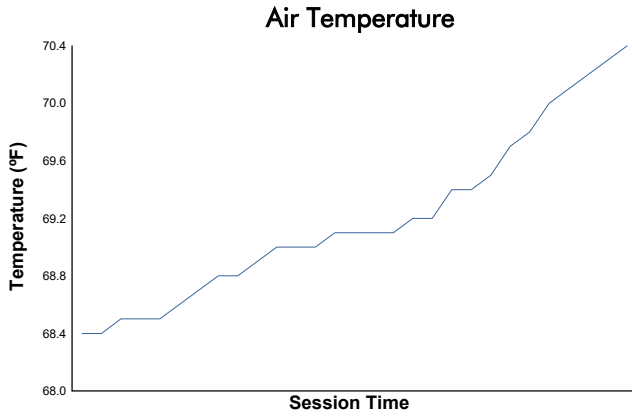

## Practice 1 Weather Report

Track Status: **DRY**