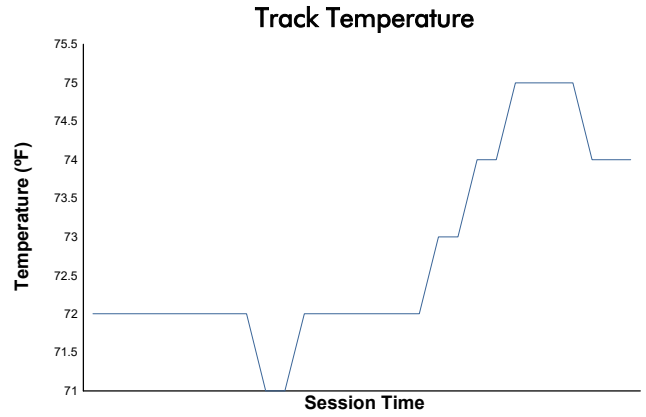

## Practice 1 Weather Report

Track Status: **DRY**