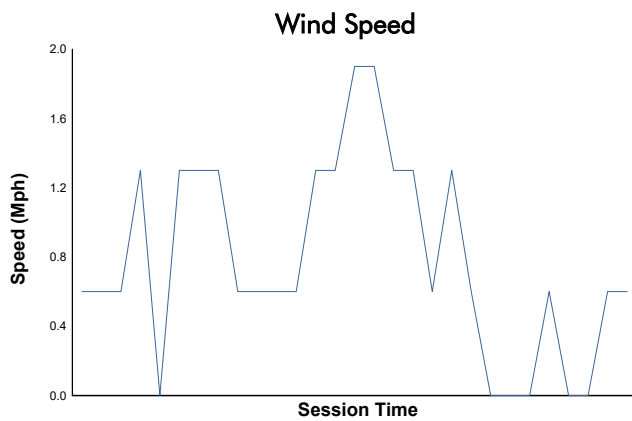

## Practice 1 Weather Report

Track Status: **DRY**