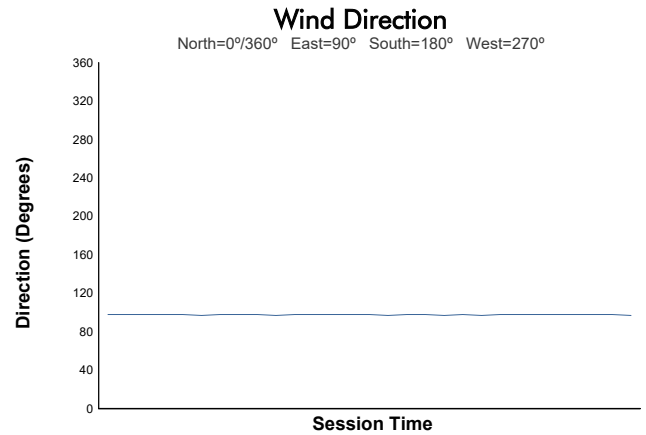

## Practice 1 Weather Report

Track Status: **DRY**