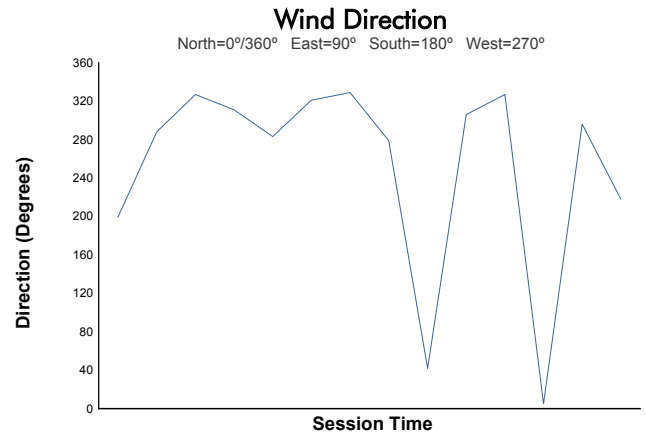

Whelen Mazda MX-5 Cup Presented By Michelin

Qualifying Weather Report

Track Status: **DRY**