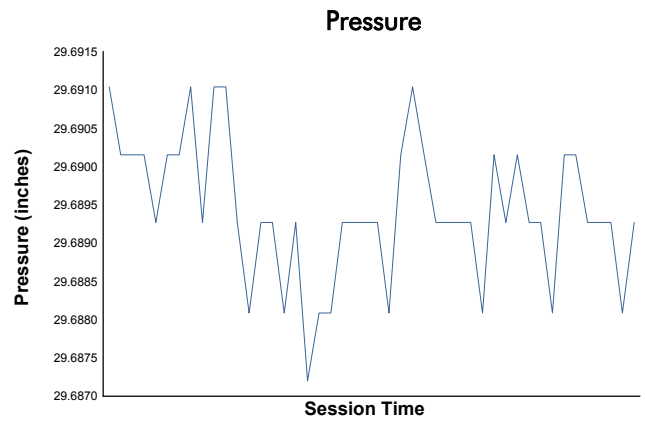

Idemitsu Mazda MX-5 Cup Presented By BFGoodrich

Race 2 Weather Report

Track Status: **DRY**