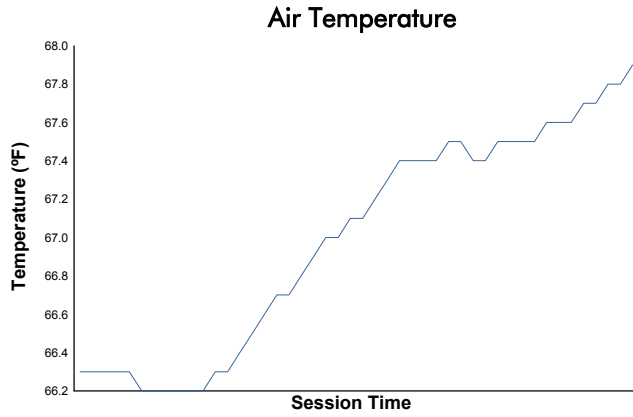

Idemitsu Mazda MX-5 Cup Presented By BFGoodrich

Race 2 Weather Report

Track Status: **DRY**