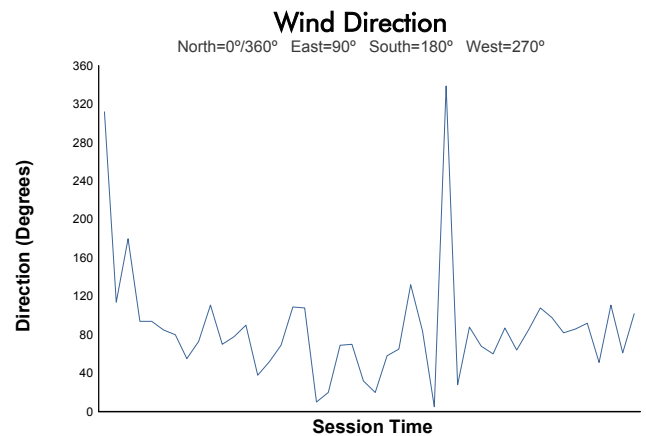

Idemitsu Mazda MX-5 Cup Presented By BFGoodrich

Race 2 Weather Report

Track Status: **DRY**