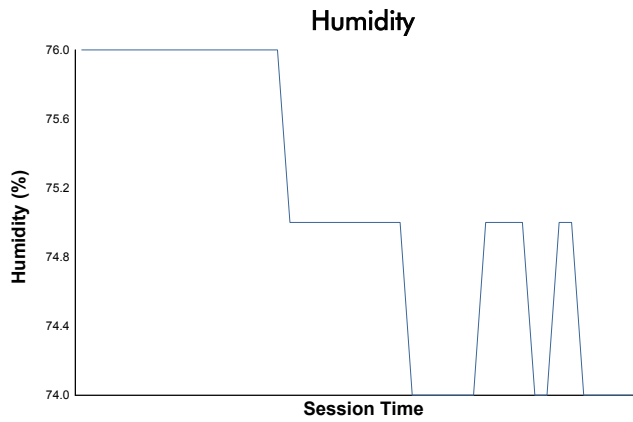

Idemitsu Mazda MX-5 Cup Presented By BFGoodrich

Race 2 Weather Report

Track Status: **DRY**