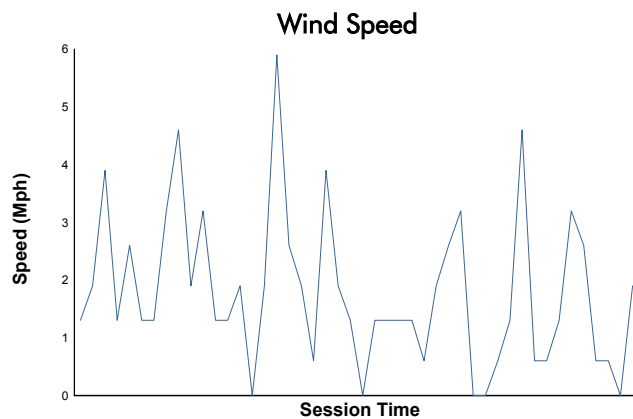

Idemitsu Mazda MX-5 Cup Presented By BFGoodrich

Race 2 Weather Report

Track Status: **DRY**