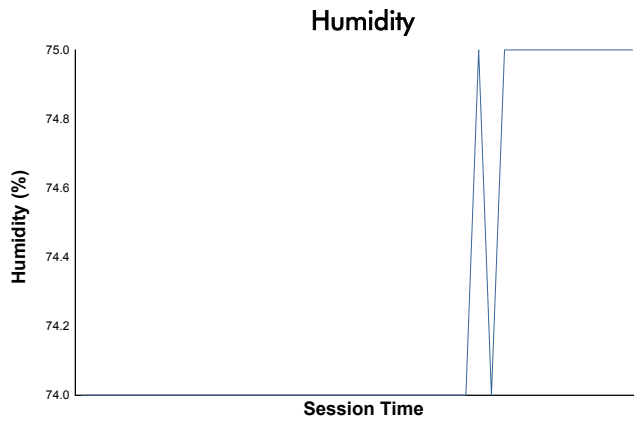

Idemitsu Mazda MX-5 Cup Presented By BFGoodrich

Race 1 Weather Report

Track Status: **DRY**