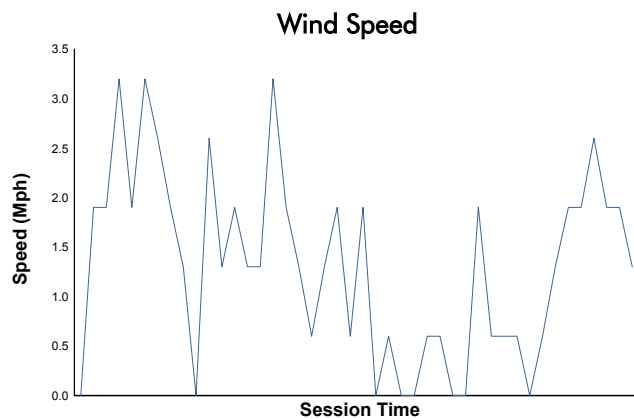

Idemitsu Mazda MX-5 Cup Presented By BFGoodrich

Race 1 Weather Report

Track Status: **DRY**