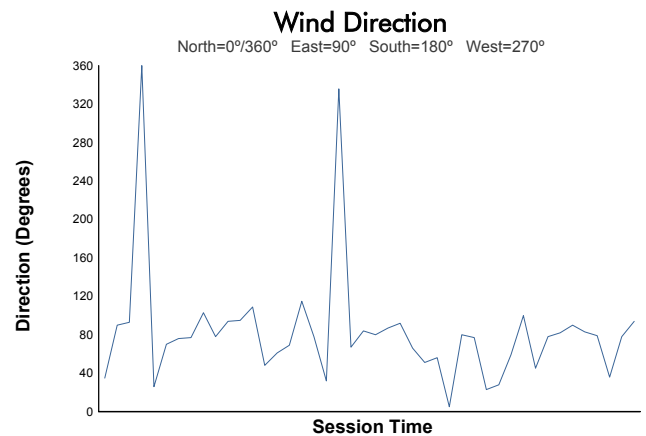

Idemitsu Mazda MX-5 Cup Presented By BFGoodrich

Race 1 Weather Report

Track Status: **DRY**