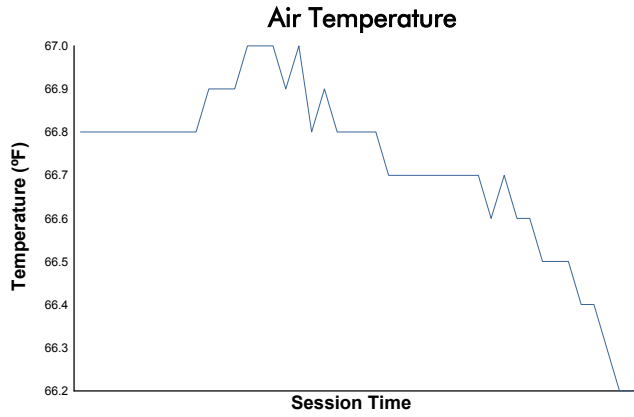

Idemitsu Mazda MX-5 Cup Presented By BFGoodrich

Race 1 Weather Report

Track Status: **DRY**