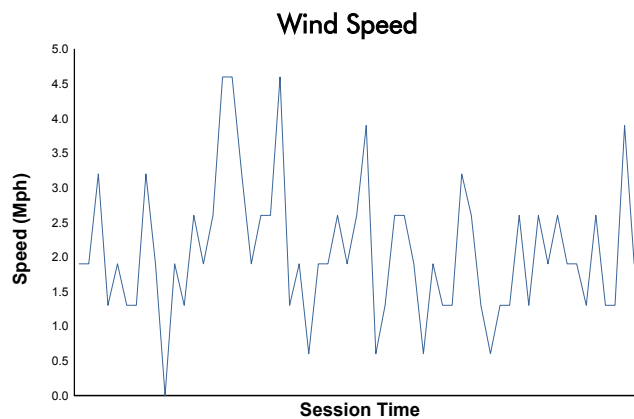

Virginia Is For Racing Lovers Grand Prix

Virginia International Raceway / 3.27 miles
August 25 - 27, 2023 / Alton, Virginia

IMSA Michelin Pilot Challenge

Practice 2 Weather Report

Track Status: **DRY**