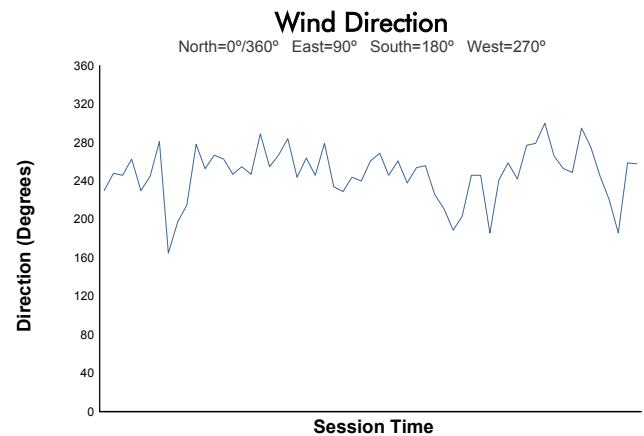

Virginia Is For Racing Lovers Grand Prix

Virginia International Raceway / 3.27 miles
August 25 - 27, 2023 / Alton, Virginia

IMSA Michelin Pilot Challenge

Practice 2 Weather Report

Track Status: **DRY**