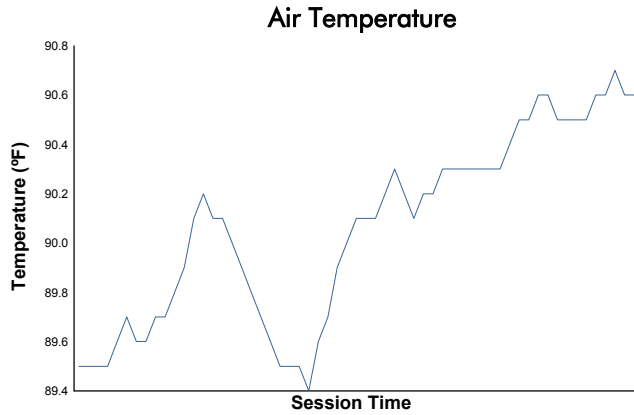

Virginia Is For Racing Lovers Grand Prix

Virginia International Raceway / 3.27 miles
August 25 - 27, 2023 / Alton, Virginia

IMSA Michelin Pilot Challenge

Practice 2 Weather Report

Track Status: **DRY**