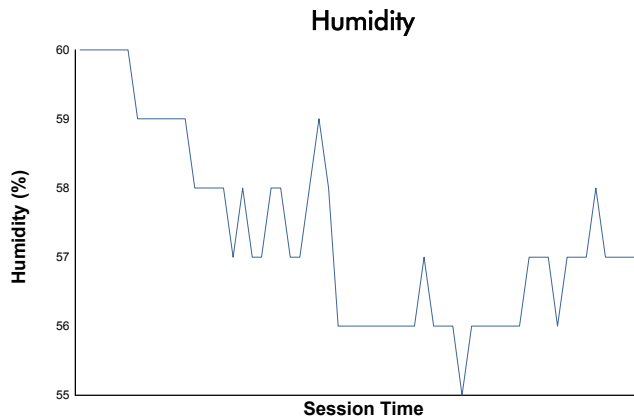

Virginia Is For Racing Lovers Grand Prix

Virginia International Raceway / 3.27 miles
August 25 - 27, 2023 / Alton, Virginia

IMSA Michelin Pilot Challenge

Practice 2 Weather Report

Track Status: **DRY**