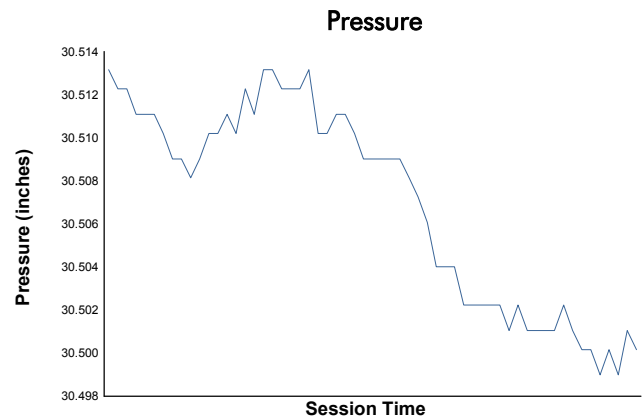

Virginia Is For Racing Lovers Grand Prix

Virginia International Raceway / 3.27 miles
August 25 - 27, 2023 / Alton, Virginia

IMSA Michelin Pilot Challenge

Practice 2 Weather Report

Track Status: **DRY**