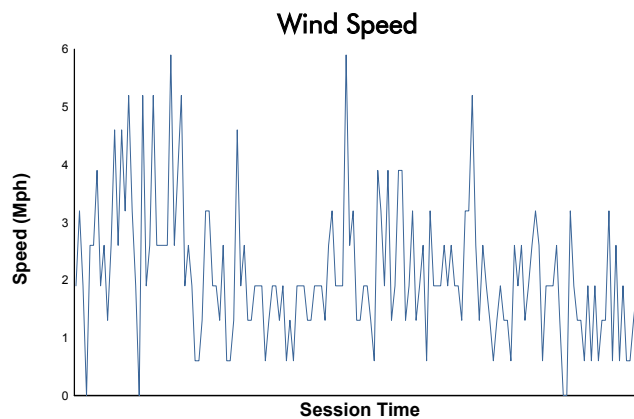

Michelin GT Challenge at VIR

VIrginia International Raceway / 3.27 miles
August 25 - 27, 2023 / Alton, Virginia

IMSA WeatherTech SportsCar Championship

Race Weather Report

Track Status: **DRY**