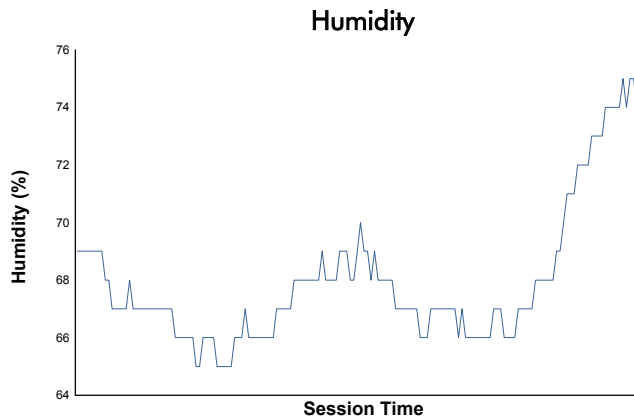

Michelin GT Challenge at VIR

VIrginia International Raceway / 3.27 miles
August 25 - 27, 2023 / Alton, Virginia

IMSA WeatherTech SportsCar Championship

Race Weather Report

Track Status: **DRY**