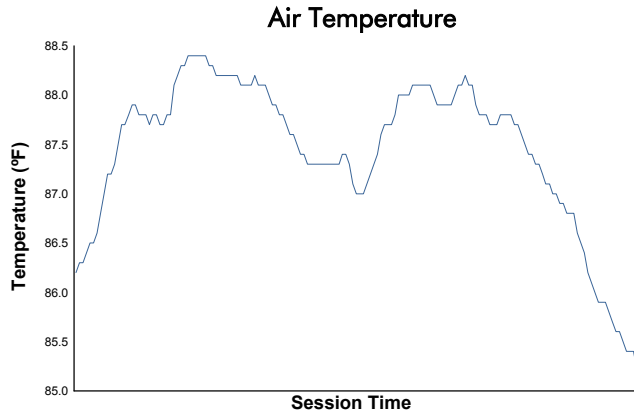

Michelin GT Challenge at VIR

VIrginia International Raceway / 3.27 miles
August 25 - 27, 2023 / Alton, Virginia

IMSA WeatherTech SportsCar Championship

Race Weather Report

Track Status: **DRY**