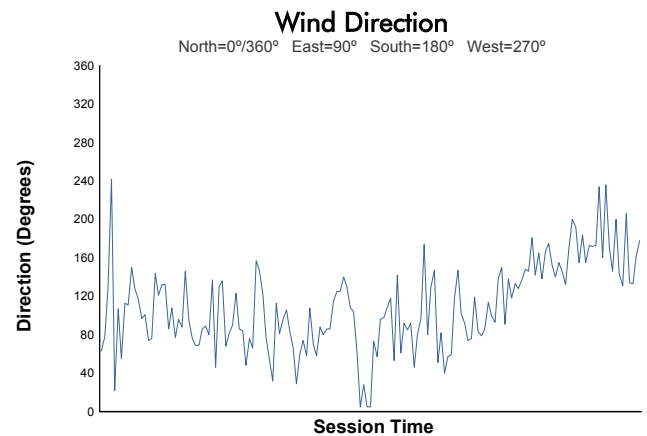

Michelin GT Challenge at VIR

VIrginia International Raceway / 3.27 miles
August 25 - 27, 2023 / Alton, Virginia

IMSA WeatherTech SportsCar Championship

Race Weather Report

Track Status: **DRY**