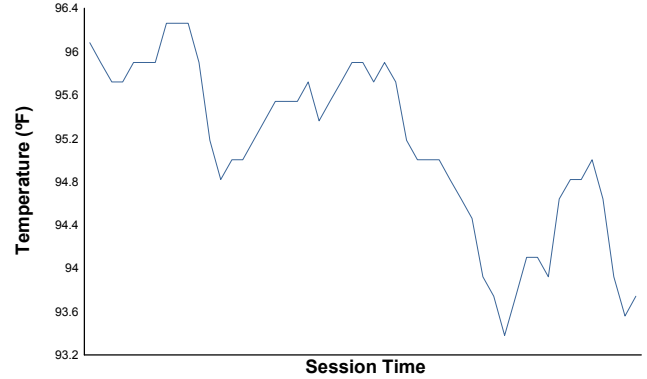

IMSA SportsCar Weekend

Road America / 4.048 miles
August 3 - 6, 2023 / Elkhart Lake, Wisconsin

LAMBORGHINI SUPER TROFEO

Race 2 Weather Report

Air Temperature

Track Temperature

Humidity

Pressure

Wind Speed

Wind Direction

North=0°/360° East=90° South=180° West=270°

Track Status:

DRY