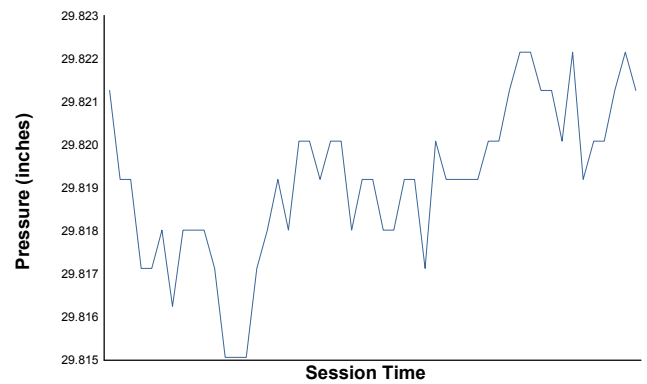

IMSA SportsCar Weekend

Road America / 4.048 miles
August 3 - 6, 2023 / Elkhart Lake, Wisconsin

LAMBORGHINI SUPER TROFEO

Race 2 Weather Report

Air Temperature

Track Temperature

Humidity

Pressure

Wind Speed

Wind Direction

North=0°/360° East=90° South=180° West=270°

Track Status:

DRY