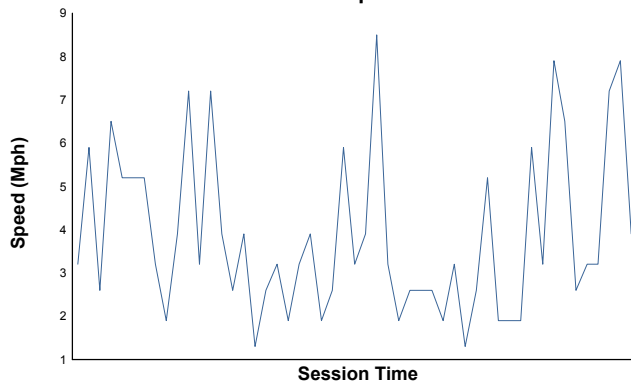

IMSA SportsCar Weekend

Road America / 4.048 miles
August 3 - 6, 2023 / Elkhart Lake, Wisconsin

LAMBORGHINI SUPER TROFEO

Race 2 Weather Report

Air Temperature

Track Temperature

Humidity

Pressure

Wind Speed

Wind Direction

North=0°/360° East=90° South=180° West=270°

Track Status:

DRY