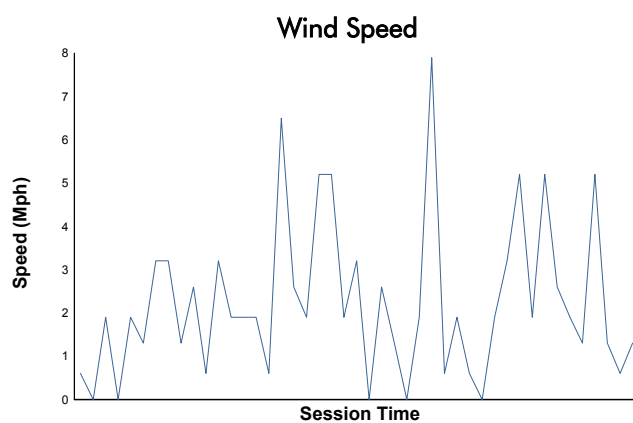

FCP Euro Northeast Grand Prix Presented By Liqui Moly

Lime Rock Park / 1.474 miles
July 21 - 22, 2023 / Lakeville, Connecticut

IMSA VP Racing SportsCar Challenge

Race 1 Weather Report

Track Status: **DRY**