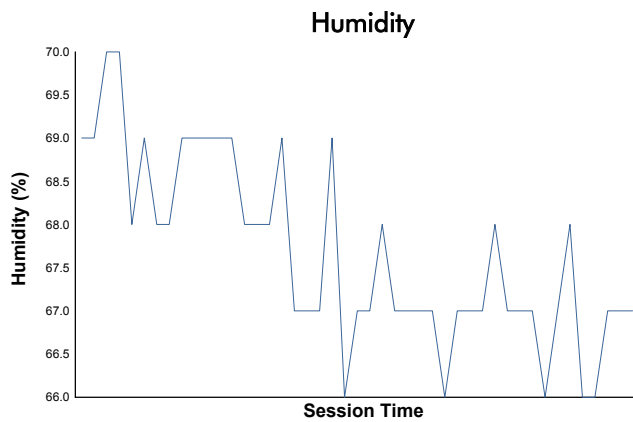

FCP Euro Northeast Grand Prix Presented By Liqui Moly

Lime Rock Park / 1.474 miles
July 21 - 22, 2023 / Lakeville, Connecticut

IMSA VP Racing SportsCar Challenge

Race 1 Weather Report

Track Status: **DRY**