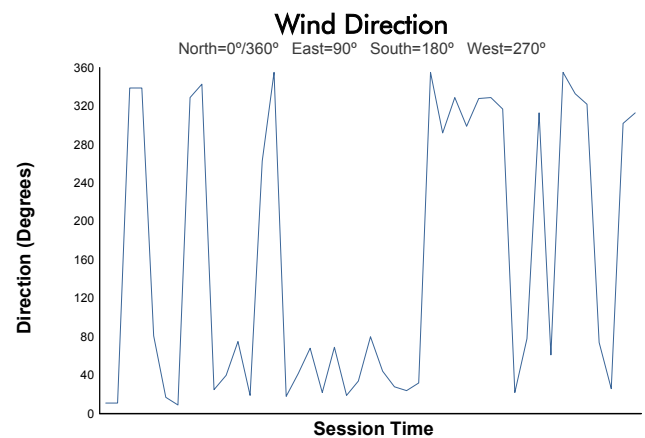

FCP Euro Northeast Grand Prix Presented By Liqui Moly

Lime Rock Park / 1.474 miles
July 21 - 22, 2023 / Lakeville, Connecticut

IMSA VP Racing SportsCar Challenge

Race 1 Weather Report

Track Status: **DRY**