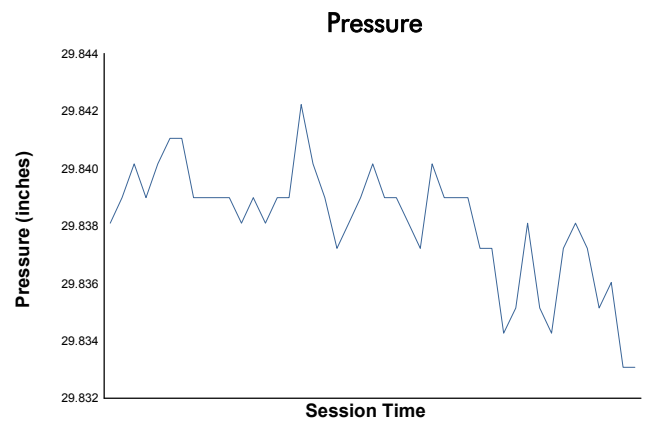

FCP Euro Northeast Grand Prix Presented By Liqui Moly

Lime Rock Park / 1.474 miles
July 21 - 22, 2023 / Lakeville, Connecticut

IMSA VP Racing SportsCar Challenge

Race 1 Weather Report

Track Status: **DRY**