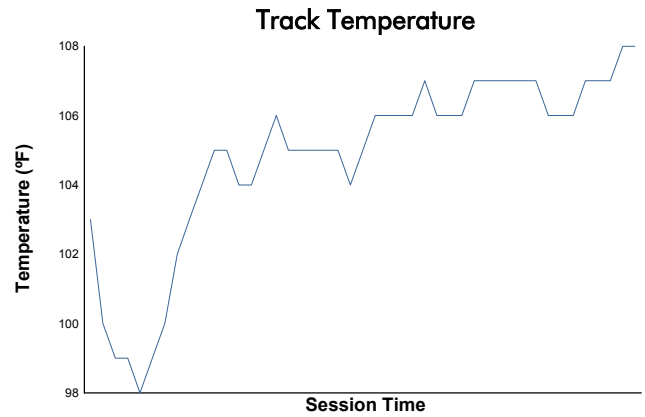

FCP Euro Northeast Grand Prix Presented By Liqui Moly

Lime Rock Park / 1.474 miles
July 21 - 22, 2023 / Lakeville, Connecticut

IMSA VP Racing SportsCar Challenge

Race 1 Weather Report

Track Status: **DRY**