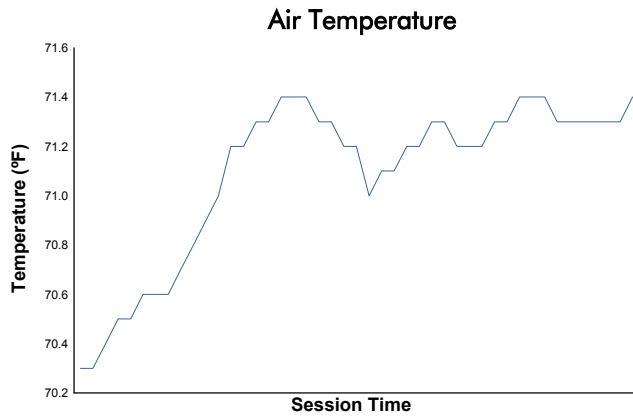

FCP Euro Northeast Grand Prix Presented By Liqui Moly

Lime Rock Park / 1.474 miles
July 21 - 22, 2023 / Lakeville, Connecticut

IMSA VP Racing SportsCar Challenge

Race 1 Weather Report

Track Status: **DRY**