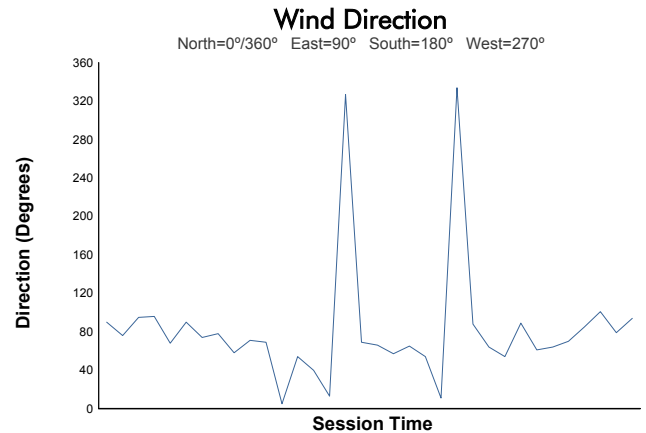

Canadian Tire Motorsports Park 120

Canadian Tire Motorsport Park / 2.459 miles
July 7 - 9, 2023 / Bowmanville, Ontario, Canada

IMSA Michelin Pilot Challenge

Qualifying Weather Report

Track Status: **DRY**