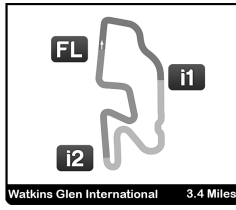

Sahlen's Six Hours of the Glen

PORSCHE
DELUXE
CARRERA CUP
NORTH AMERICA

TITLE PARTNER
deluxe.

Watkins Glen International / 3.4 miles
June 22 - 25, 2023 / Watkins Glen, New York

Porsche Deluxe Carrera Cup North America

Flags Analysis

Flag	Time	Session Elapsed	Flag Time	Acum. Flag Time	Lap
 GREEN FLAG	12:20:53.508	-	28:03.538	28:03.538	1
 FULL COURSE YELLOW	12:48:57.046	28:03.538	14:12.808	14:12.808	16
 CHEQUERED FLAG	13:03:09.855	42:16.346	-	-	19