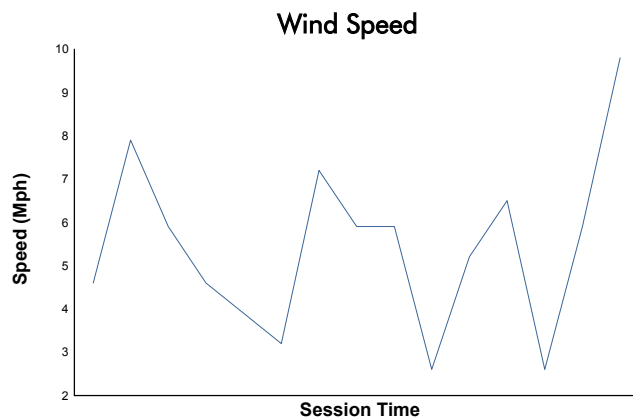

Sahlen's Six Hours of the Glen

Watkins Glen International / 3.4 miles
June 22 - 25, 2023 / Watkins Glen, New York

LAMBORGHINI SUPER TROFEO

Qualifying 1 Weather Report

Track Status: **DRY**