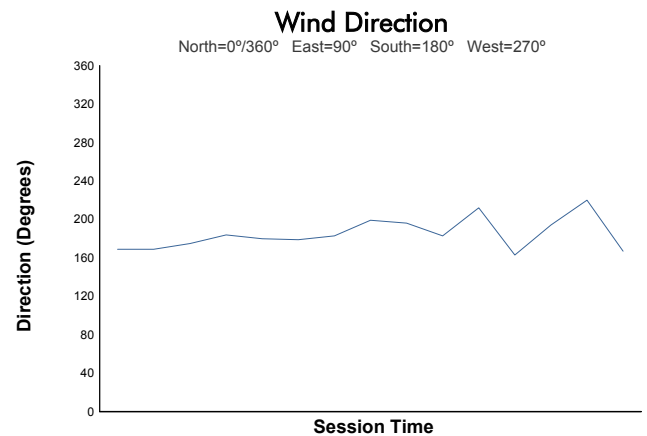

Sahlen's Six Hours of the Glen

Watkins Glen International / 3.4 miles
June 22 - 25, 2023 / Watkins Glen, New York

LAMBORGHINI SUPER TROFEO

Qualifying 1 Weather Report

Track Status: **DRY**