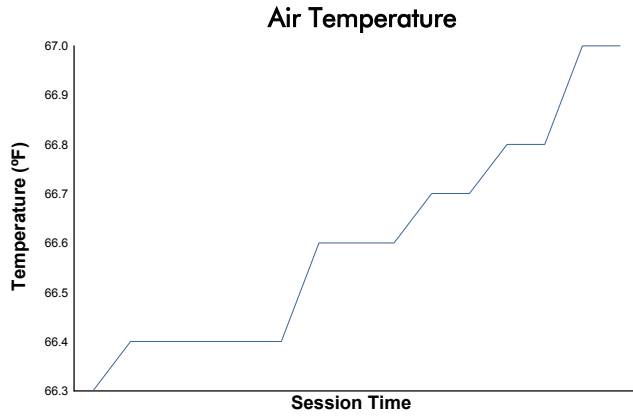

Sahlen's Six Hours of the Glen

Watkins Glen International / 3.4 miles
June 22 - 25, 2023 / Watkins Glen, New York

LAMBORGHINI SUPER TROFEO

Qualifying 1 Weather Report

Track Status: **DRY**