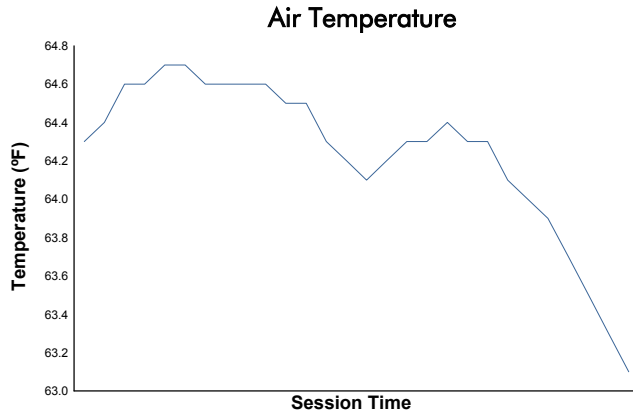

Idemitsu Mazda MX-5 Cup Presented By BFGoodrich

Practice 2 Weather Report

Track Status: **DRY**