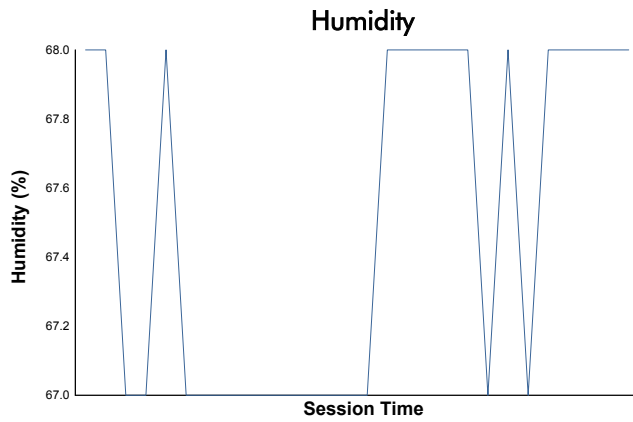

Idemitsu Mazda MX-5 Cup Presented By BFGoodrich

Practice 2 Weather Report

Track Status: **DRY**