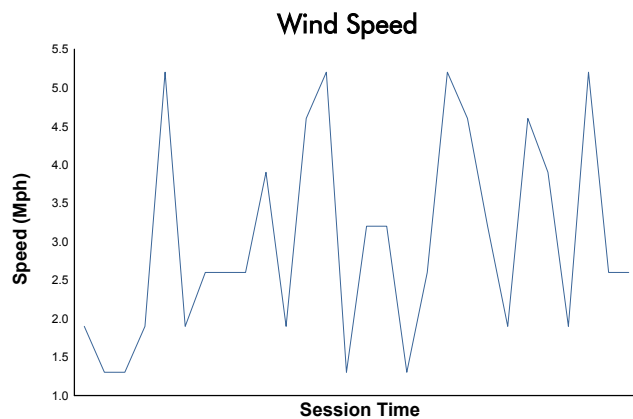

Idemitsu Mazda MX-5 Cup Presented By BFGoodrich

Practice 2 Weather Report

Track Status: **DRY**