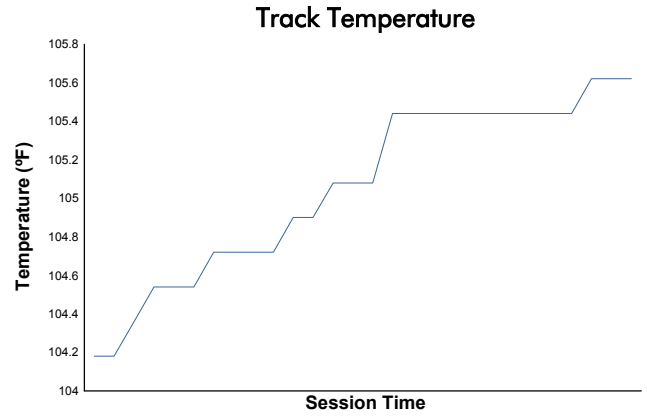

Idemitsu Mazda MX-5 Cup Presented By BFGoodrich

Practice 2 Weather Report

Track Status: **DRY**