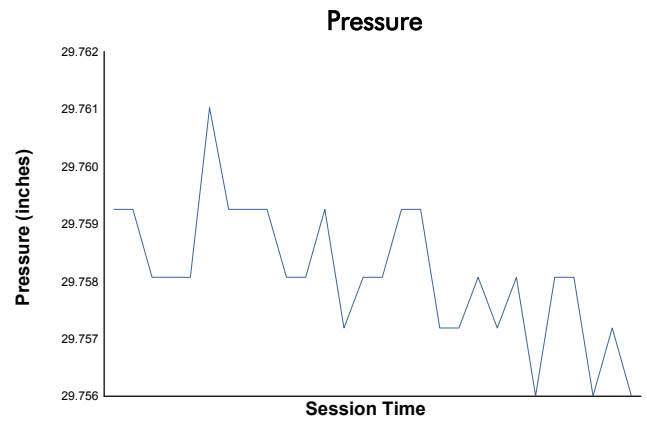

Idemitsu Mazda MX-5 Cup Presented By BFGoodrich

Practice 2 Weather Report

Track Status: **DRY**