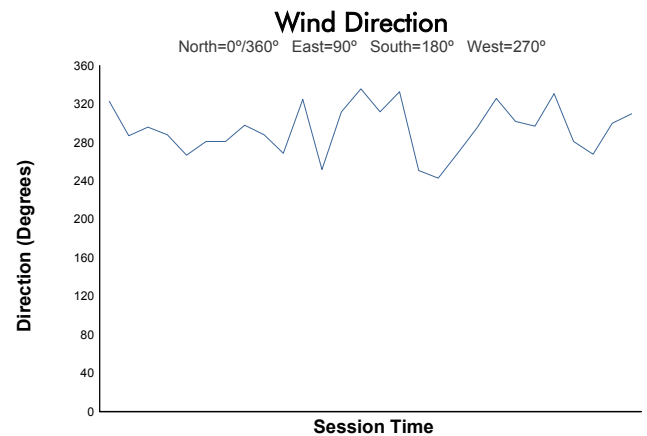

Idemitsu Mazda MX-5 Cup Presented By BFGoodrich

Practice 2 Weather Report

Track Status: **DRY**