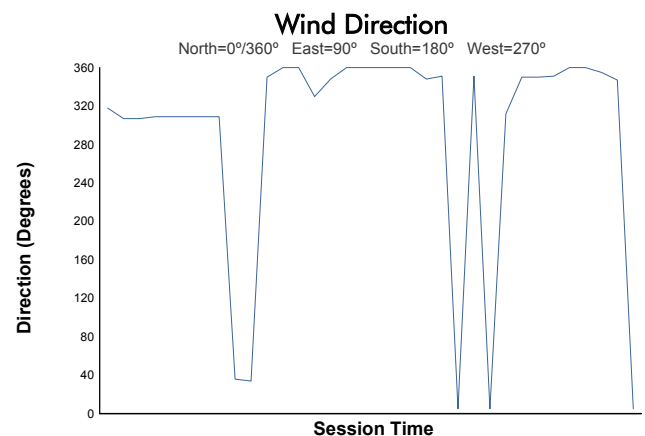

WeatherTech Raceway Laguna Seca 120

WeatherTech Raceway Laguna Seca / 2.238 miles
May 12 - 14, 2023 / Salinas, California

IMSA Michelin Pilot Challenge

Qualifying Weather Report

Track Status: **DRY**