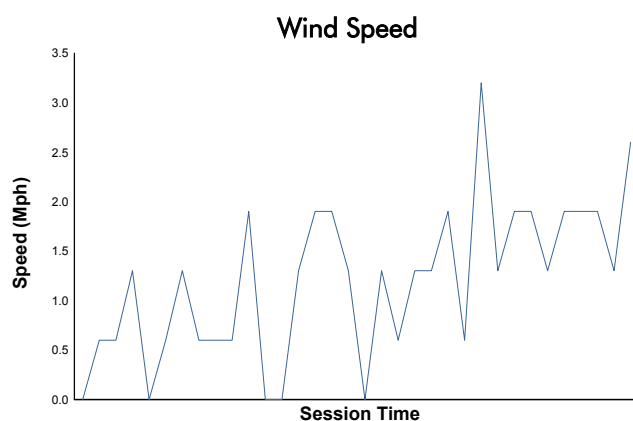

WeatherTech Raceway Laguna Seca 120

WeatherTech Raceway Laguna Seca / 2.238 miles
May 12 - 14, 2023 / Salinas, California

IMSA Michelin Pilot Challenge

Qualifying Weather Report

Track Status: **DRY**