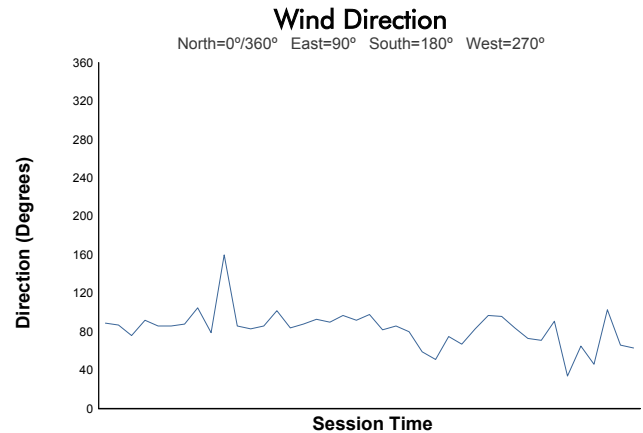

71st Annual Mobil 1 Twelve Hours of Sebring

Sebring International Raceway / 3.74 miles
March 15 - 18, 2023 / Sebring, Florida

Porsche Deluxe Carrera Cup North America

Race 2 Weather Report

Track Status: **DRY**