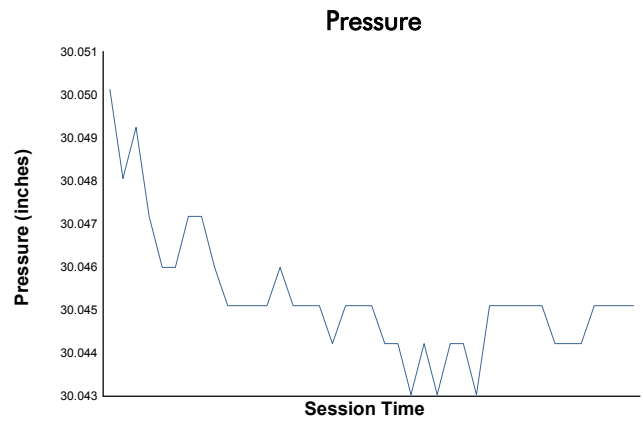

71st Annual Mobil 1 Twelve Hours of Sebring

Sebring International Raceway / 3.74 miles
March 15 - 18, 2023 / Sebring, Florida

Porsche Deluxe Carrera Cup North America

Race 2 Weather Report

Track Status: **DRY**