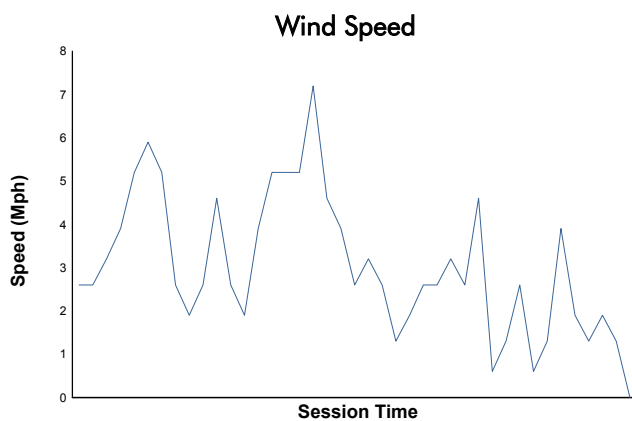

71st Annual Mobil 1 Twelve Hours of Sebring

Sebring International Raceway / 3.74 miles
March 15 - 18, 2023 / Sebring, Florida

Porsche Deluxe Carrera Cup North America

Race 2 Weather Report

Track Status: **DRY**