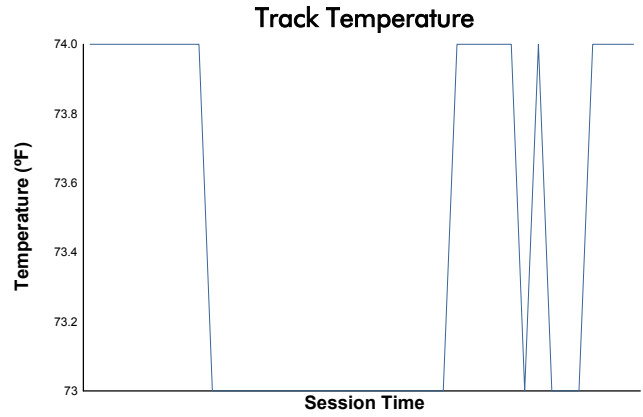

71st Annual Mobil 1 Twelve Hours of Sebring

Sebring International Raceway / 3.74 miles
March 15 - 18, 2023 / Sebring, Florida

Porsche Deluxe Carrera Cup North America

Race 2 Weather Report

Track Status: **DRY**