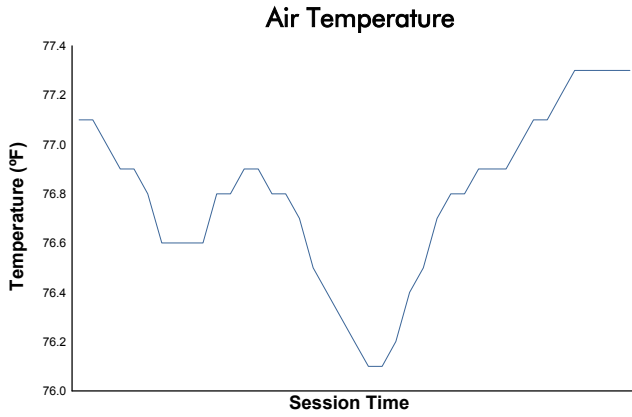

71st Annual Mobil 1 Twelve Hours of Sebring

Sebring International Raceway / 3.74 miles
March 15 - 18, 2023 / Sebring, Florida

Porsche Deluxe Carrera Cup North America

Race 2 Weather Report

Track Status: **DRY**