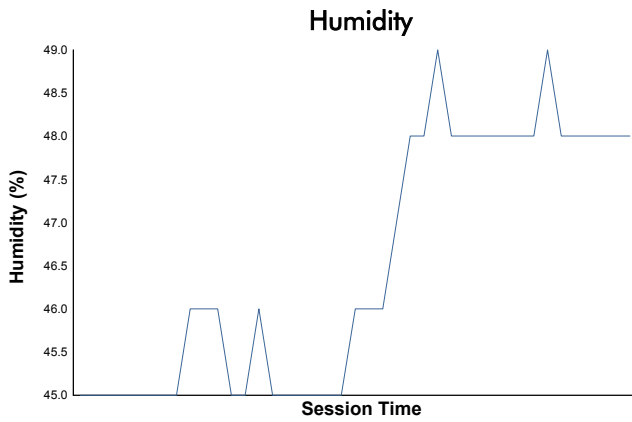

71st Annual Mobil 1 Twelve Hours of Sebring

Sebring International Raceway / 3.74 miles
March 15 - 18, 2023 / Sebring, Florida

Porsche Deluxe Carrera Cup North America

Race 2 Weather Report

Track Status: **DRY**