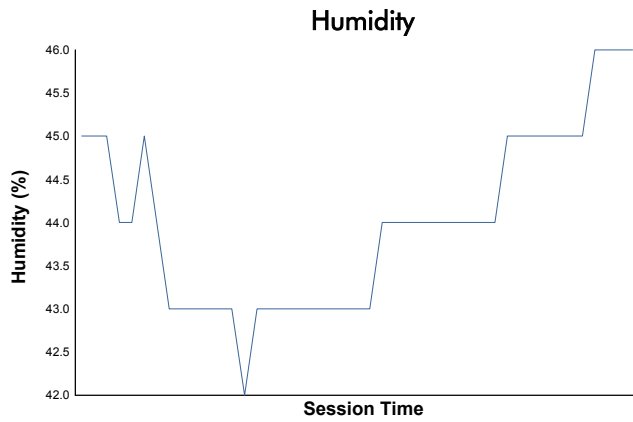

### Race 1 Weather Report

Track Status: **DRY**