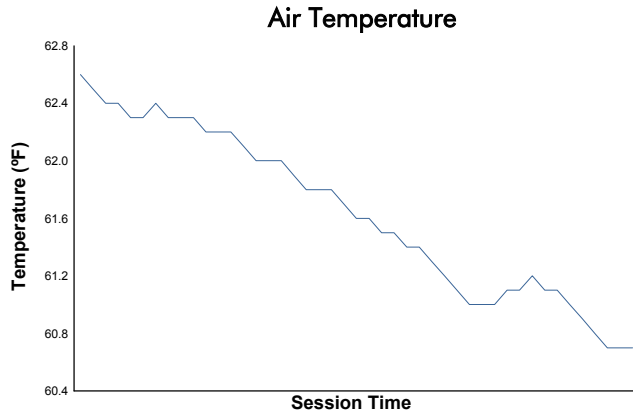

### Race 1 Weather Report

Track Status: **DRY**