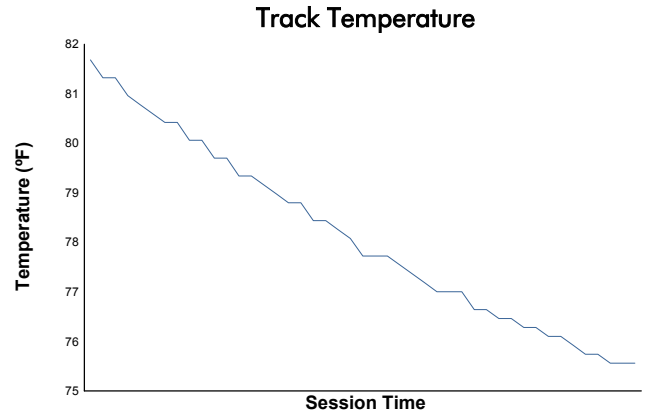

### Race 1 Weather Report

Track Status: **DRY**