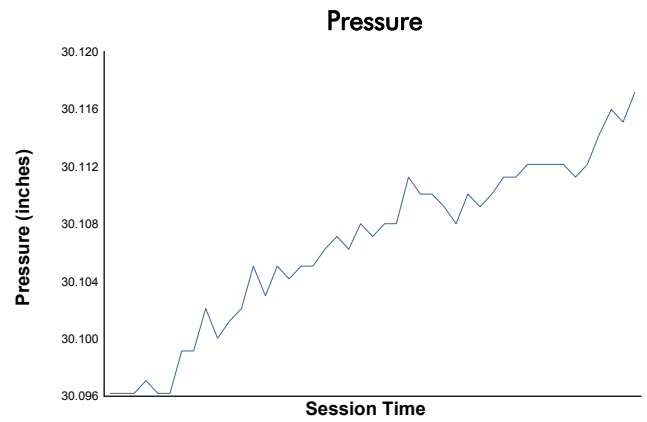

### Race 1 Weather Report

Track Status: **DRY**