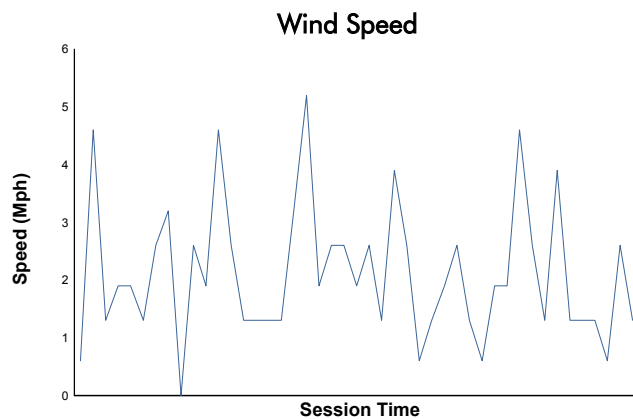

### Race 1 Weather Report

Track Status: **DRY**