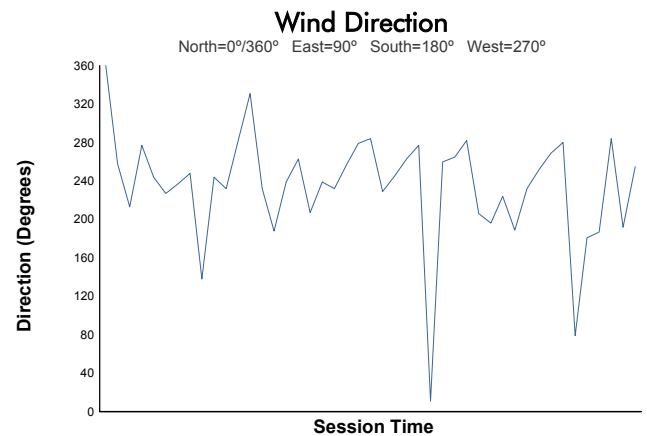

### Race 1 Weather Report

Track Status: **DRY**