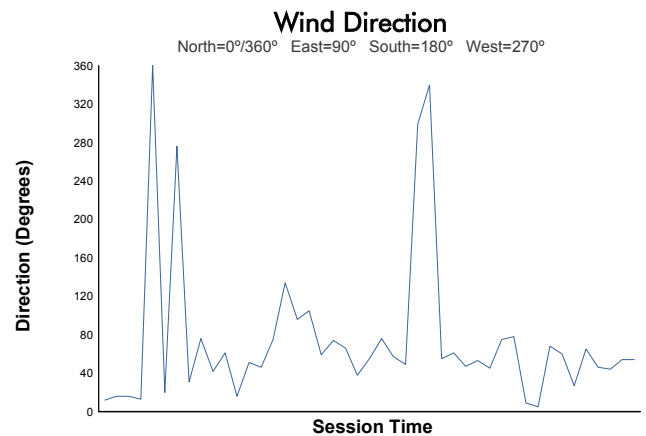

Idemitsu Mazda MX-5 Cup Presented By BFGoodrich

Race 2 Weather Report

Track Status: **DRY**