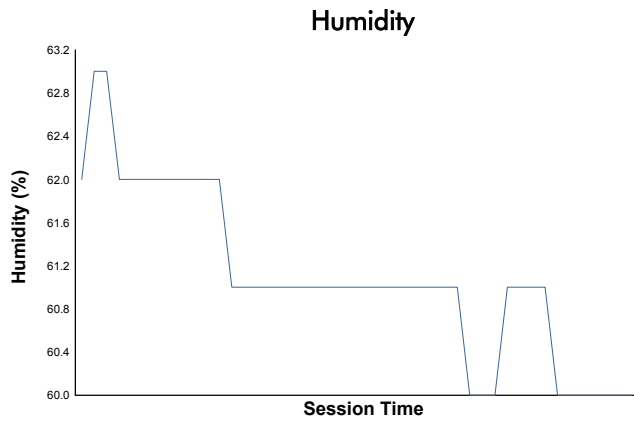

Idemitsu Mazda MX-5 Cup Presented By BFGoodrich

Race 2 Weather Report

Track Status: **DRY**