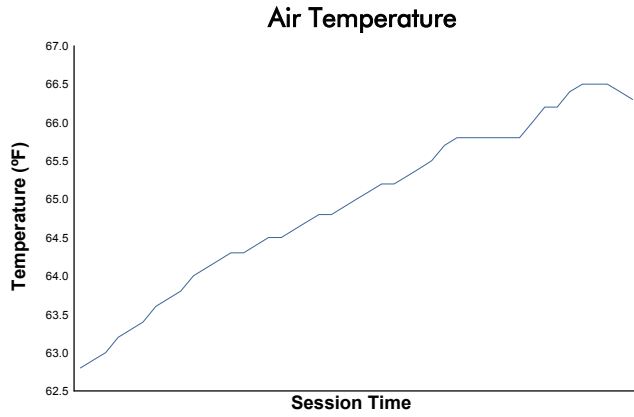

Idemitsu Mazda MX-5 Cup Presented By BFGoodrich

Race 2 Weather Report

Track Status: **DRY**