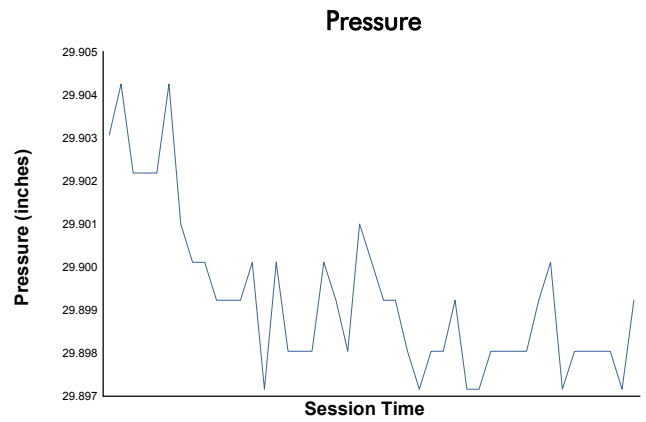

Idemitsu Mazda MX-5 Cup Presented By BFGoodrich

Race 2 Weather Report

Track Status: **DRY**