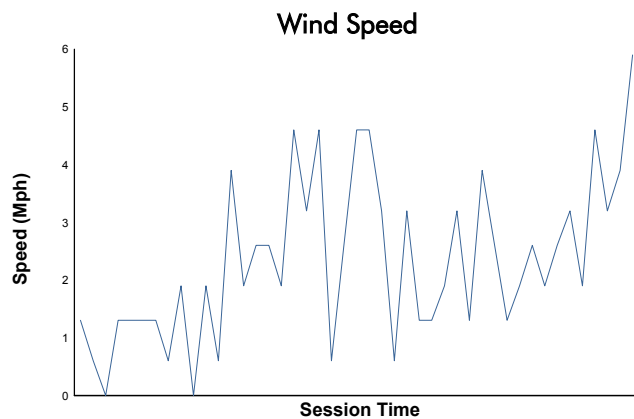

Idemitsu Mazda MX-5 Cup Presented By BFGoodrich

Race 2 Weather Report

Track Status: **DRY**