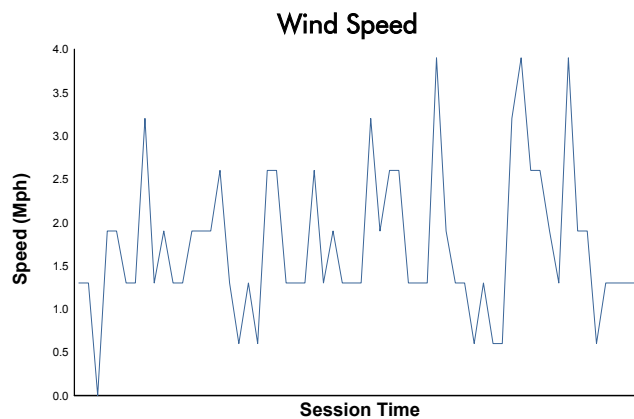

### Practice 1 Weather Report

Track Status: **DRY**