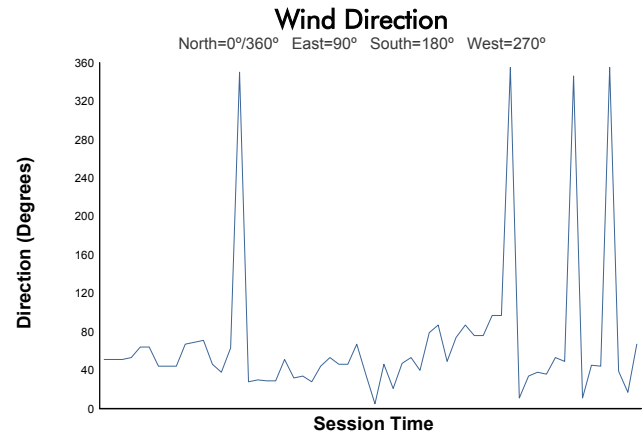

Virginia Is For Racing Lovers Grand Prix

Virginia International Raceway / 3.27 miles
August 26 - 28, 2022 / Alton, Virginia

IMSA Michelin Pilot Challenge

Practice 1 Weather Report

Track Status: **DRY**