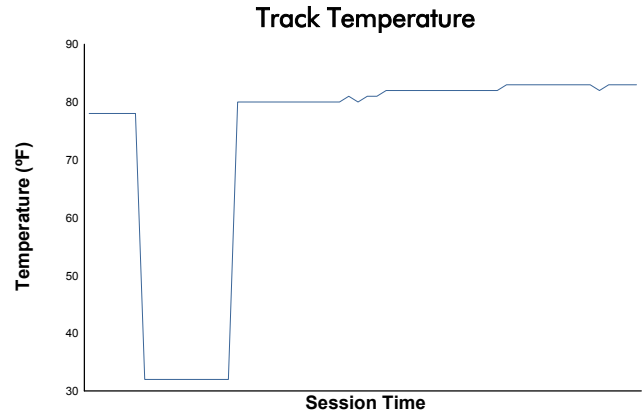

### Practice 1 Weather Report

Track Status: **DRY**