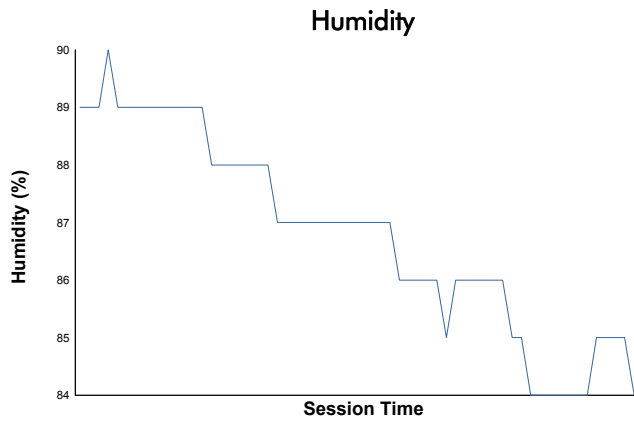

### Practice 1 Weather Report

Track Status: **DRY**