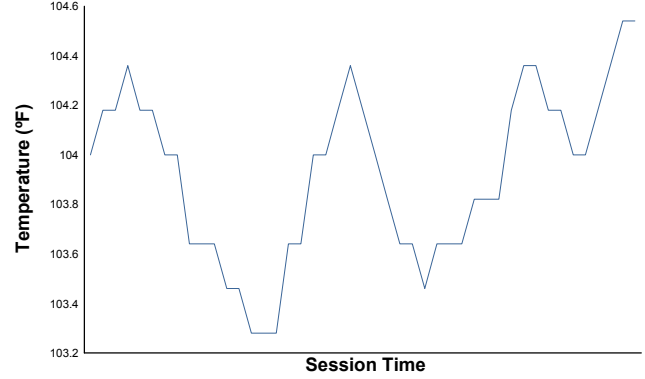

IMSA Fastlane SportsCar Weekend

Road America / 4.048 miles
August 4 - 7, 2022 / Elkhart Lake, Wisconsin

LAMBORGHINI SUPER TROFEO

Practice 1 Weather Report

Air Temperature

Track Temperature

Humidity

Pressure

Wind Speed

Wind Direction

Track Status:

DRY