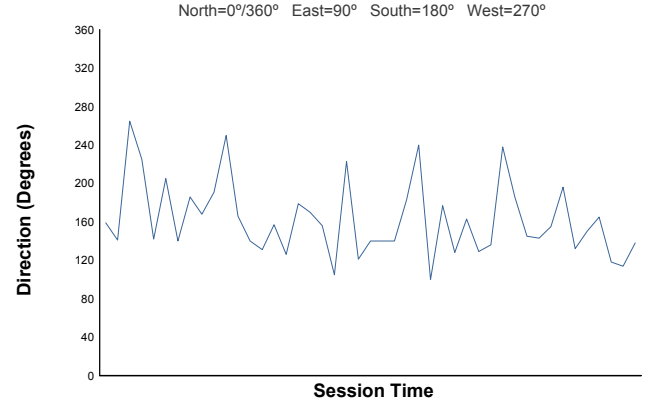

IMSA Fastlane SportsCar Weekend

Road America / 4.048 miles
August 4 - 7, 2022 / Elkhart Lake, Wisconsin

LAMBORGHINI SUPER TROFEO

Practice 1 Weather Report

Air Temperature

Track Temperature

Humidity

Pressure

Wind Speed

Wind Direction

Track Status:

DRY