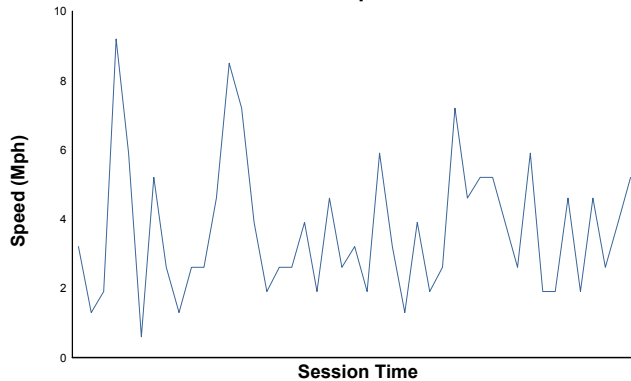

IMSA Fastlane SportsCar Weekend

Road America / 4.048 miles
August 4 - 7, 2022 / Elkhart Lake, Wisconsin

LAMBORGHINI SUPER TROFEO

Practice 1 Weather Report

Air Temperature

Track Temperature

Humidity

Pressure

Wind Speed

Wind Direction

Track Status:

DRY