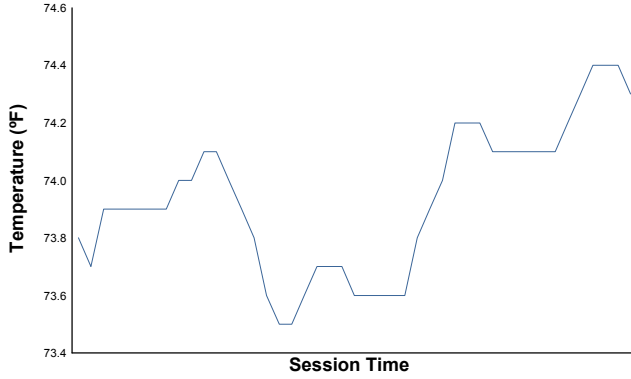

IMSA Fastlane SportsCar Weekend

Road America / 4.048 miles
August 4 - 7, 2022 / Elkhart Lake, Wisconsin

LAMBORGHINI SUPER TROFEO

Practice 1 Weather Report

Air Temperature

Track Temperature

Humidity

Pressure

Wind Speed

Wind Direction

Track Status:

DRY