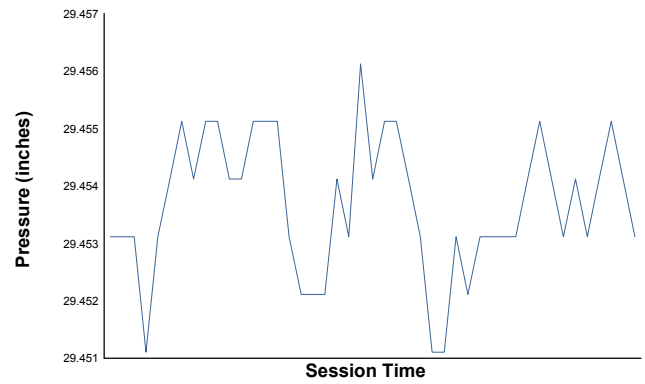

IMSA Fastlane SportsCar Weekend

Road America / 4.048 miles
August 4 - 7, 2022 / Elkhart Lake, Wisconsin

LAMBORGHINI SUPER TROFEO

Practice 1 Weather Report

Air Temperature

Track Temperature

Humidity

Pressure

Wind Speed

Wind Direction

Track Status:

DRY