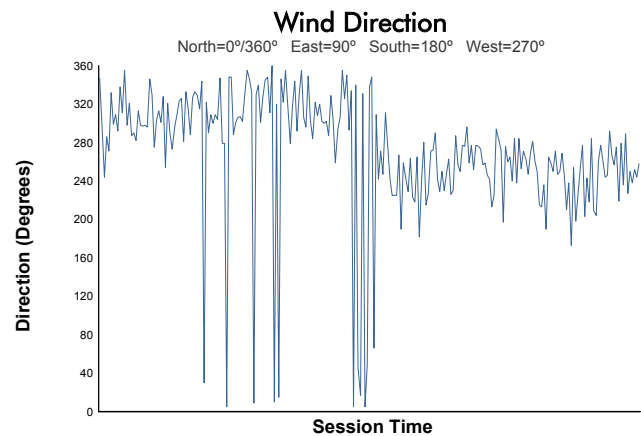

# Road America 240

Road America / 4.048 miles  
August 4 - 7, 2022 / Elkhart Lake, Wisconsin

### Race Weather Report

Track Status: **DRY**