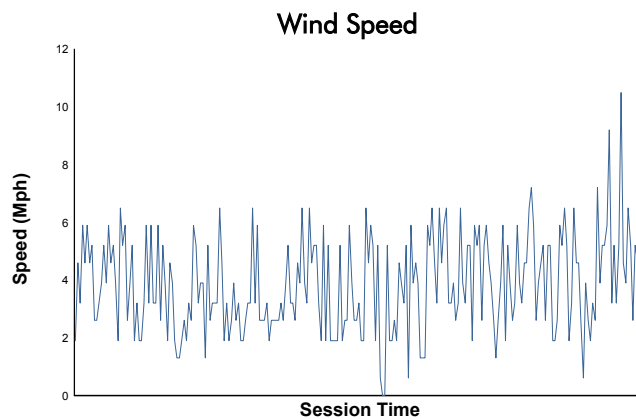

### Race Weather Report

Track Status: **DRY**