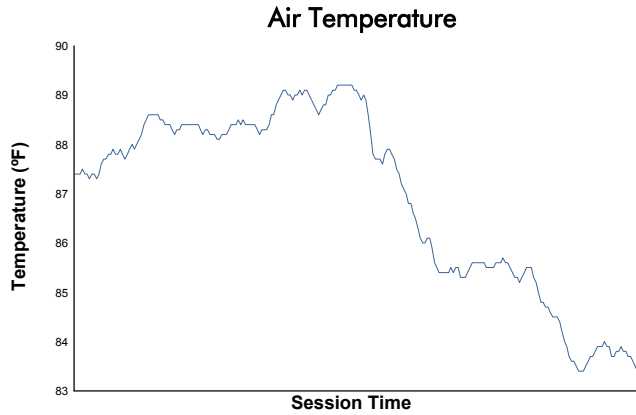

### Race Weather Report

Track Status: **DRY**