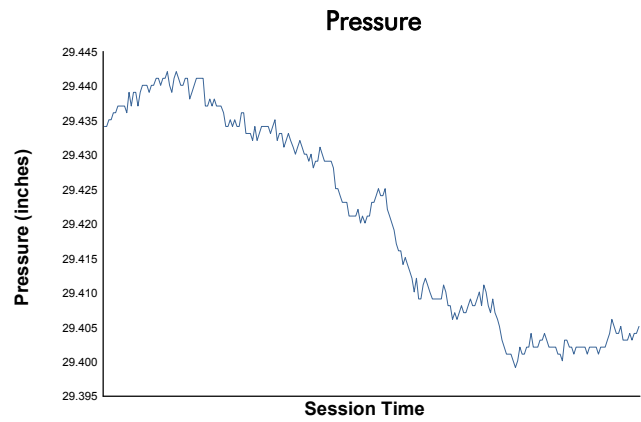

Road America 240

Road America / 4.048 miles
August 4 - 7, 2022 / Elkhart Lake, Wisconsin

IMSA Michelin Pilot Challenge

Race Weather Report

Track Status: **DRY**