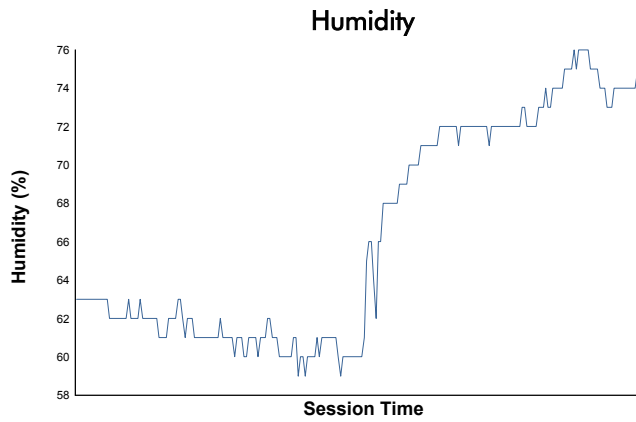

### Race Weather Report

Track Status: **DRY**