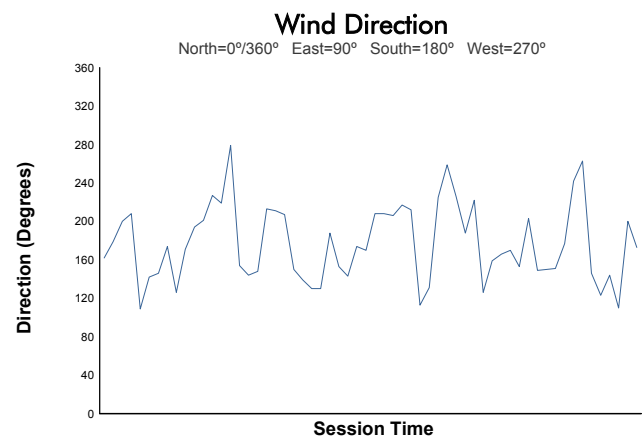

Road America 240

Road America / 4.048 miles
August 4 - 7, 2022 / Elkhart Lake, Wisconsin

IMSA Michelin Pilot Challenge

Practice 2 Weather Report

Track Status: **DRY**