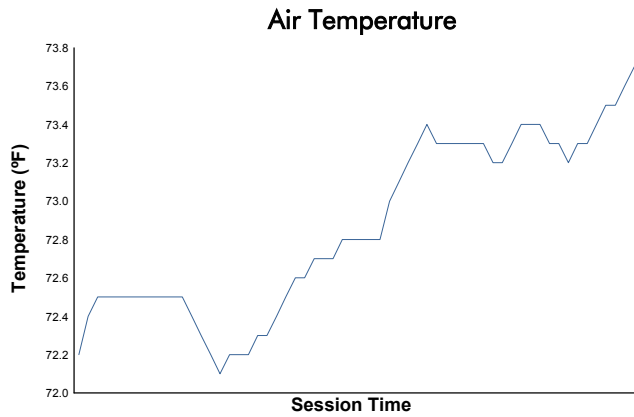

Road America 240

Road America / 4.048 miles
August 4 - 7, 2022 / Elkhart Lake, Wisconsin

IMSA Michelin Pilot Challenge

Practice 2 Weather Report

Track Status: **DRY**