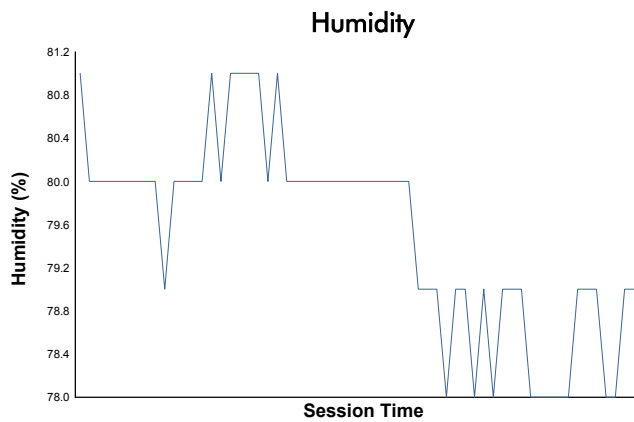

### Practice 2 Weather Report

Track Status: **DRY**