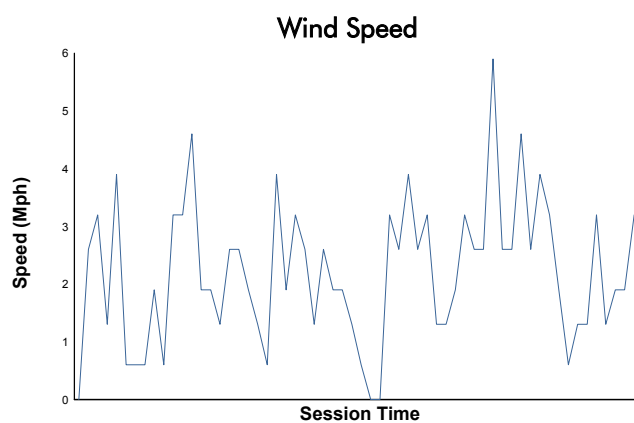

Road America 240

Road America / 4.048 miles
August 4 - 7, 2022 / Elkhart Lake, Wisconsin

IMSA Michelin Pilot Challenge

Practice 2 Weather Report

Track Status: **DRY**