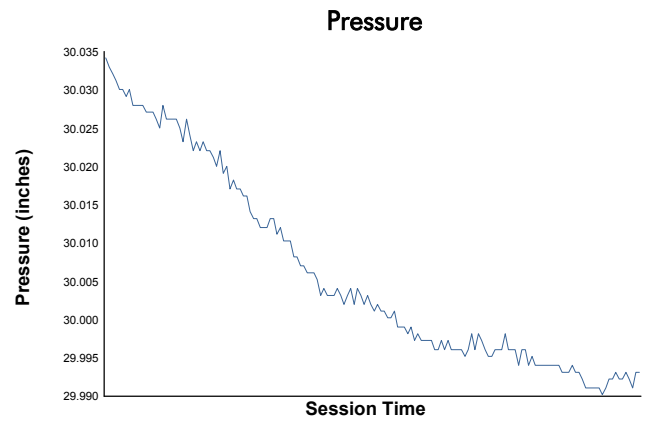

FCP Euro Northeast Grand Prix

Lime Rock Park / 1.474 miles
July 15 - 16, 2022 / Lakeville, Connecticut

IMSA WeatherTech SportsCar Championship

Race Weather Report

Track Status: **DRY**