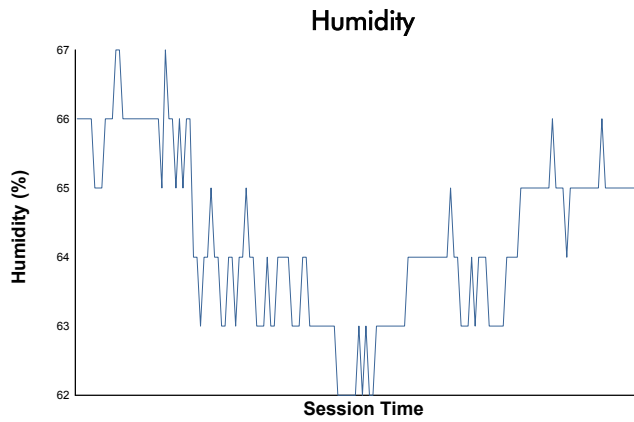

FCP Euro Northeast Grand Prix

Lime Rock Park / 1.474 miles
July 15 - 16, 2022 / Lakeville, Connecticut

IMSA WeatherTech SportsCar Championship

Race Weather Report

Track Status: **DRY**