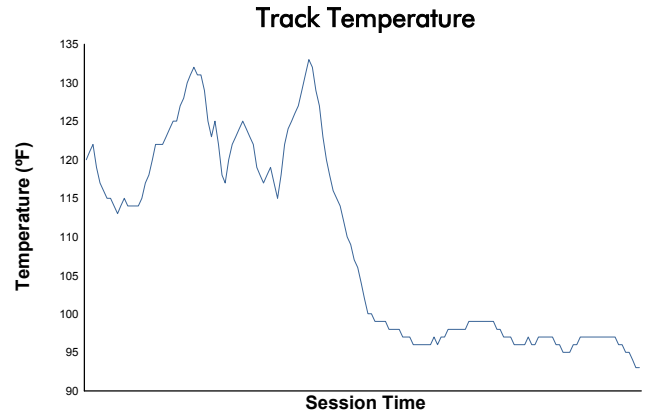

FCP Euro Northeast Grand Prix

Lime Rock Park / 1.474 miles
July 15 - 16, 2022 / Lakeville, Connecticut

IMSA WeatherTech SportsCar Championship

Race Weather Report

Track Status: **DRY**