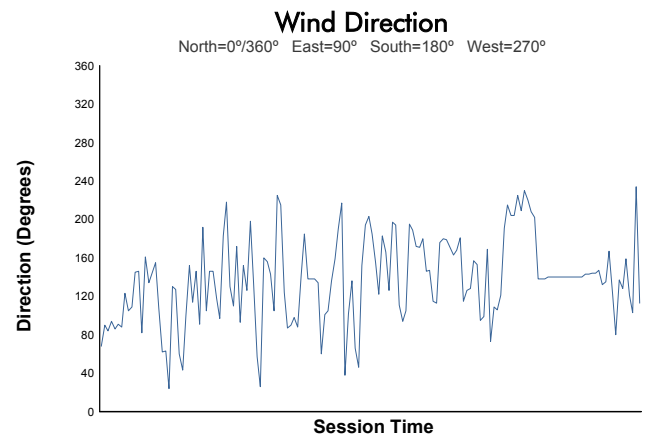

FCP Euro Northeast Grand Prix

Lime Rock Park / 1.474 miles
July 15 - 16, 2022 / Lakeville, Connecticut

IMSA WeatherTech SportsCar Championship

Race Weather Report

Track Status: **DRY**