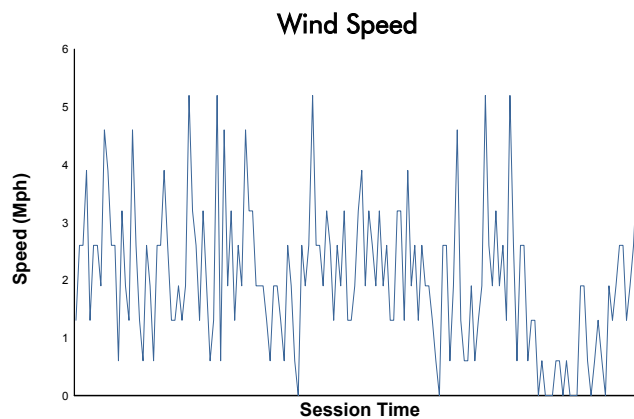

FCP Euro Northeast Grand Prix

Lime Rock Park / 1.474 miles
July 15 - 16, 2022 / Lakeville, Connecticut

IMSA WeatherTech SportsCar Championship

Race Weather Report

Track Status: **DRY**