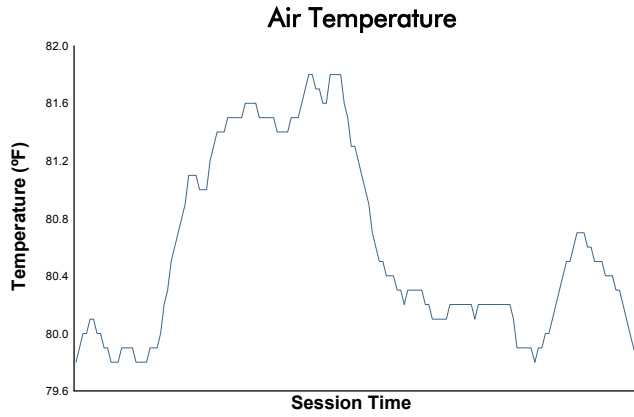

FCP Euro Northeast Grand Prix

Lime Rock Park / 1.474 miles
July 15 - 16, 2022 / Lakeville, Connecticut

IMSA WeatherTech SportsCar Championship

Race Weather Report

Track Status: **DRY**