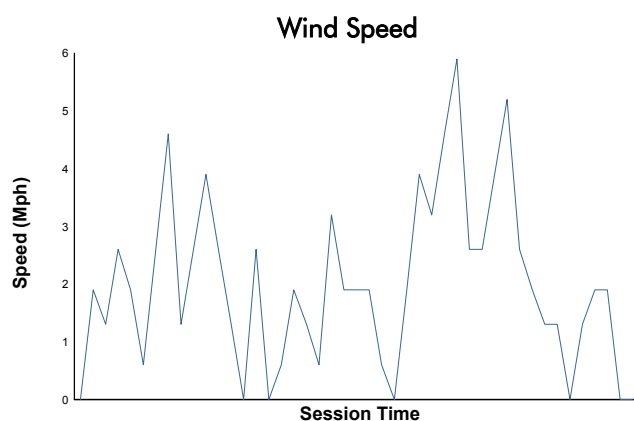

### Race 1 Weather Report

Track Status:

**DRY**