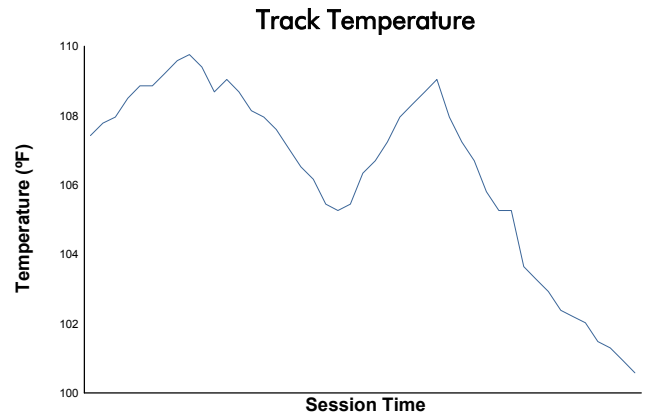

### Race 1 Weather Report

Track Status:

**DRY**