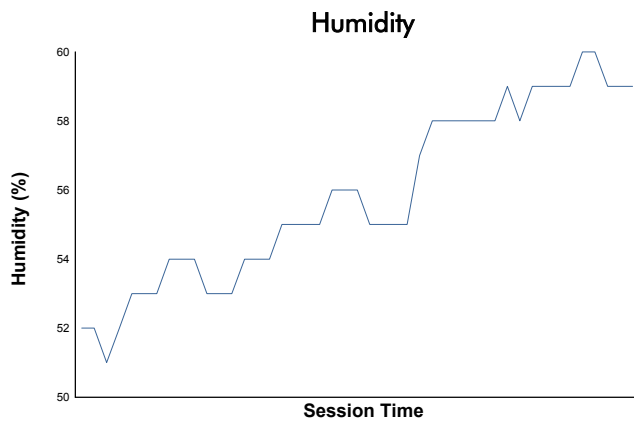

### Race 1 Weather Report

Track Status:

**DRY**