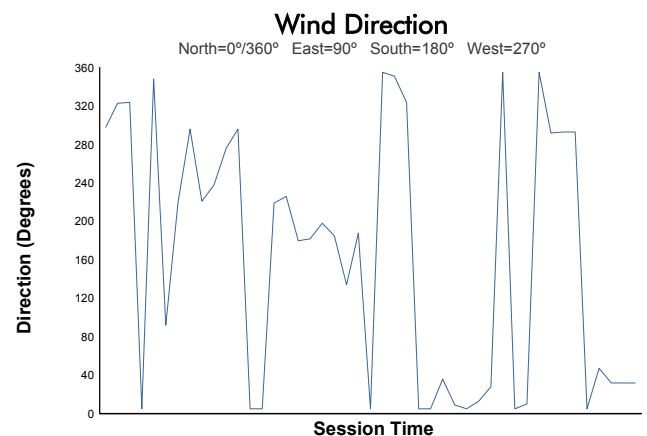

### Race 1 Weather Report

Track Status:

**DRY**