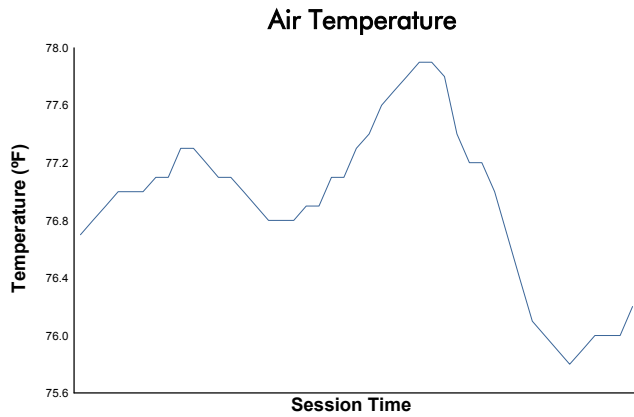

### Race 1 Weather Report

Track Status:

**DRY**