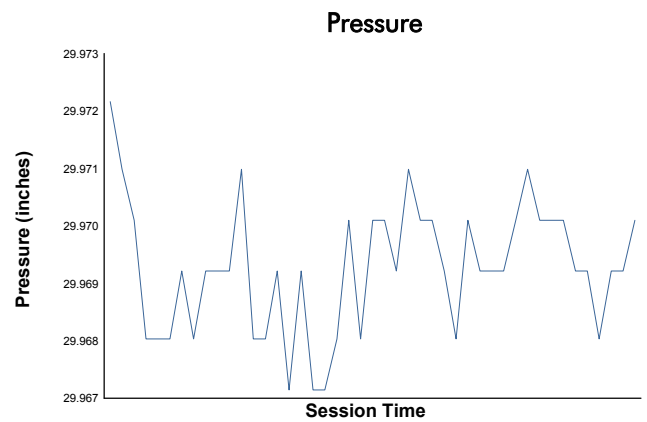

### Race 1 Weather Report

Track Status:

**DRY**