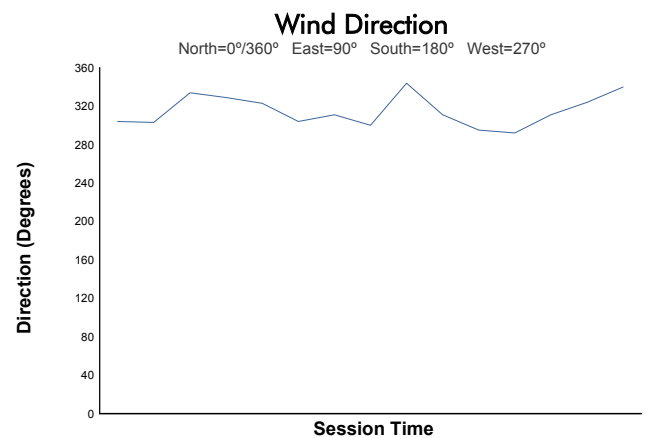

Sahlen's Six Hours of the Glen

Watkins Glen International / 3.4 miles
June 23 - 26, 2022 / Watkins Glen, New York

LAMBORGHINI SUPER TROFEO

Qualifying 1 Weather Report

Track Status: **DRY**