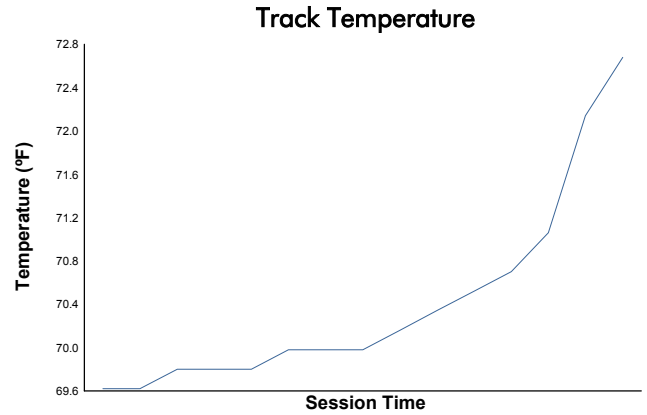

Sahlen's Six Hours of the Glen

Watkins Glen International / 3.4 miles
June 23 - 26, 2022 / Watkins Glen, New York

LAMBORGHINI SUPER TROFEO

Qualifying 1 Weather Report

Track Status: **DRY**