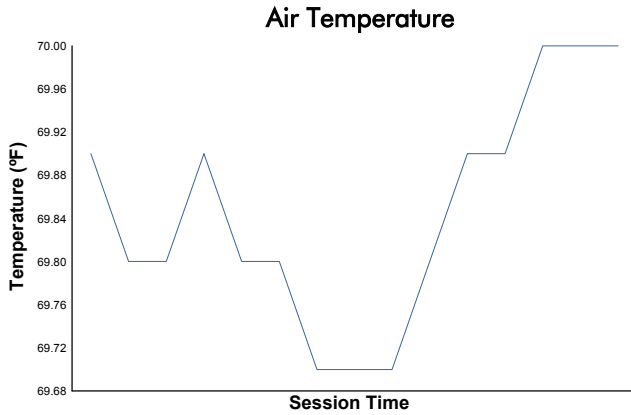

Sahlen's Six Hours of the Glen

Watkins Glen International / 3.4 miles
June 23 - 26, 2022 / Watkins Glen, New York

LAMBORGHINI SUPER TROFEO

Qualifying 1 Weather Report

Track Status: **DRY**