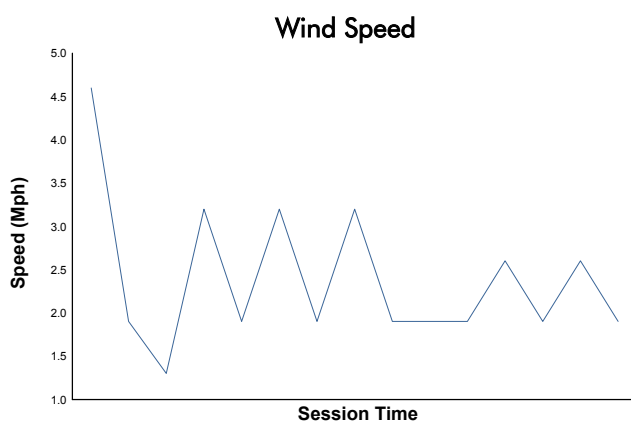

Sahlen's Six Hours of the Glen

Watkins Glen International / 3.4 miles
June 23 - 26, 2022 / Watkins Glen, New York

LAMBORGHINI SUPER TROFEO

Qualifying 1 Weather Report

Track Status: **DRY**