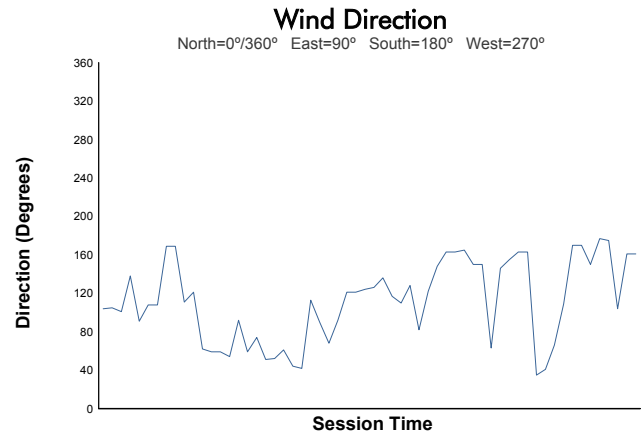

Tioga Downs Casino Resort 120 at the Glen

Watkins Glen International / 3.4 miles
June 23 - 26, 2022 / Watkins Glen, New York

IMSA Michelin Pilot Challenge

Practice 1 Weather Report

Track Status: **DRY**