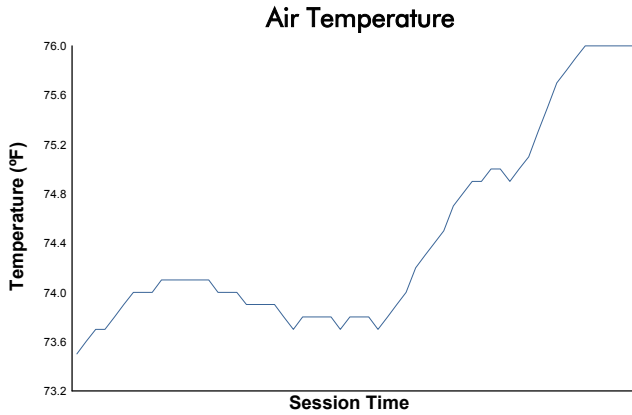

Tioga Downs Casino Resort 120 at the Glen

Watkins Glen International / 3.4 miles
June 23 - 26, 2022 / Watkins Glen, New York

IMSA Michelin Pilot Challenge

Practice 1 Weather Report

Track Status: **DRY**