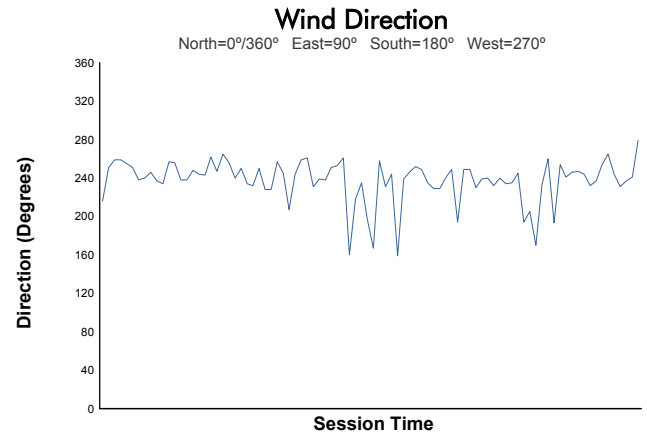

Chevrolet Sports Car Classic

Belle Isle Street Course / 2.3 miles
June 3 - 4, 2022 / Detroit, Michigan

IMSA WeatherTech SportsCar Championship

Practice 1 Weather Report

Track Status: **DRY**