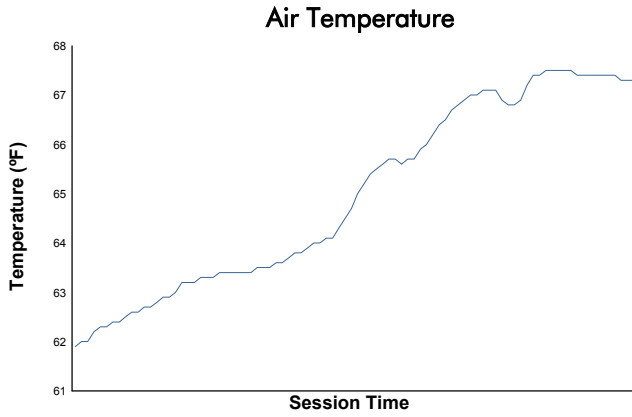

Chevrolet Sports Car Classic

Belle Isle Street Course / 2.3 miles
June 3 - 4, 2022 / Detroit, Michigan

IMSA WeatherTech SportsCar Championship

Practice 1 Weather Report

Track Status: **DRY**