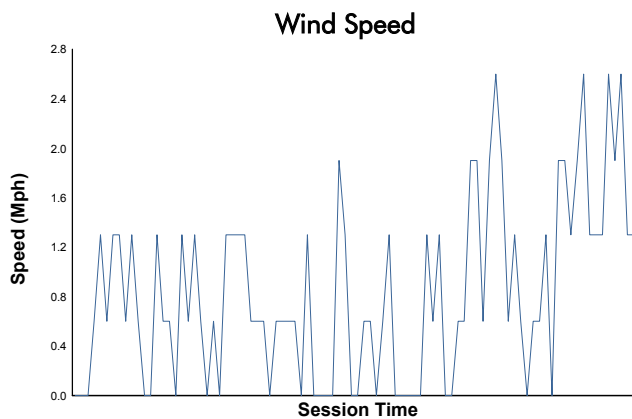

Chevrolet Sports Car Classic

Belle Isle Street Course / 2.3 miles
June 3 - 4, 2022 / Detroit, Michigan

IMSA WeatherTech SportsCar Championship

Practice 1 Weather Report

Track Status: **DRY**