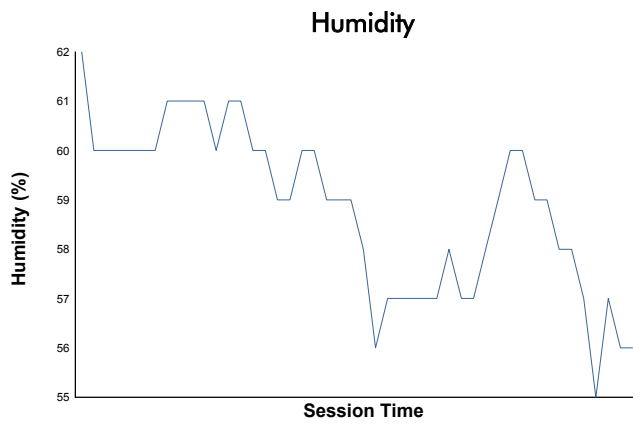

Idemitsu Mazda MX-5 Cup Presented By BFGoodrich

Race 2 Weather Report

Track Status: **DRY**