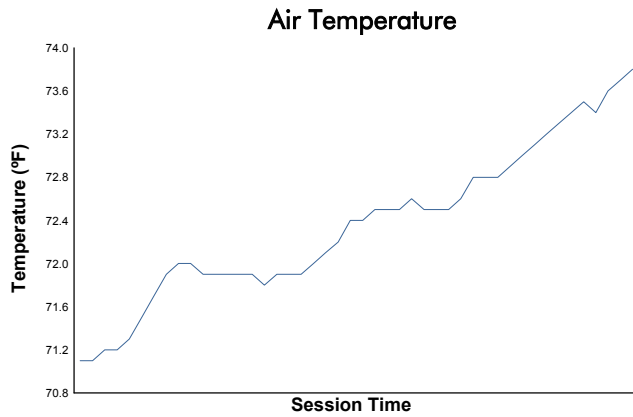

Idemitsu Mazda MX-5 Cup Presented By BFGoodrich

Race 2 Weather Report

Track Status: **DRY**