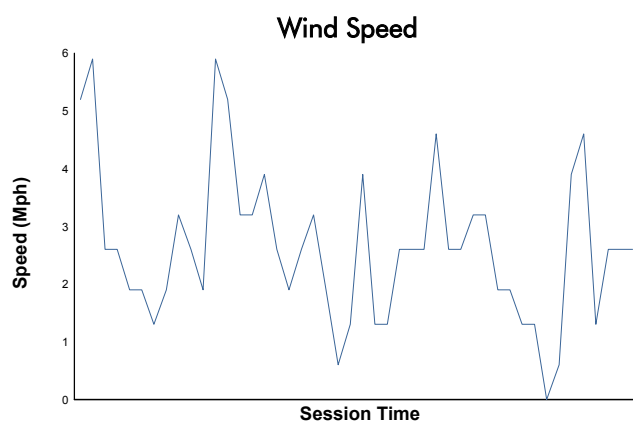

Idemitsu Mazda MX-5 Cup Presented By BFGoodrich

Race 2 Weather Report

Track Status: **DRY**