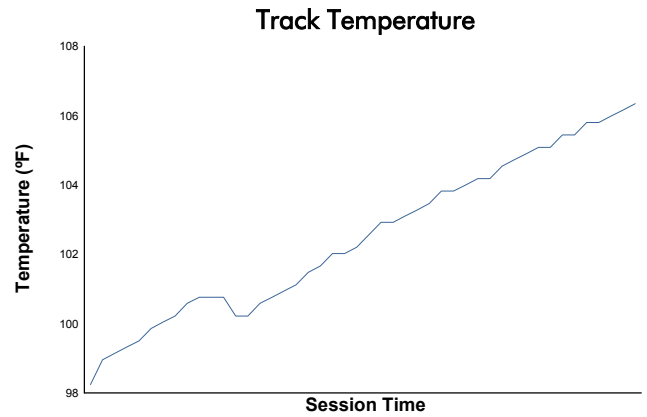

Idemitsu Mazda MX-5 Cup Presented By BFGoodrich

Race 2 Weather Report

Track Status: **DRY**