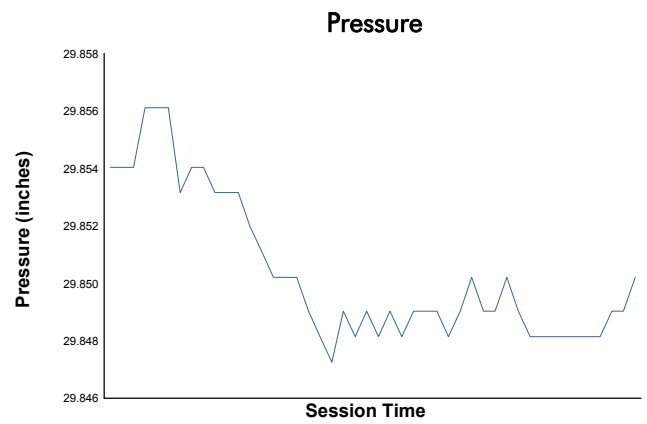

Idemitsu Mazda MX-5 Cup Presented By BFGoodrich

Race 2 Weather Report

Track Status: **DRY**