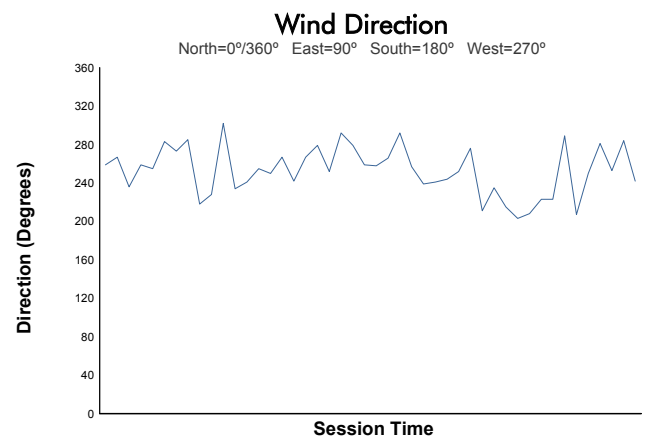

Idemitsu Mazda MX-5 Cup Presented By BFGoodrich

Race 2 Weather Report

Track Status: **DRY**