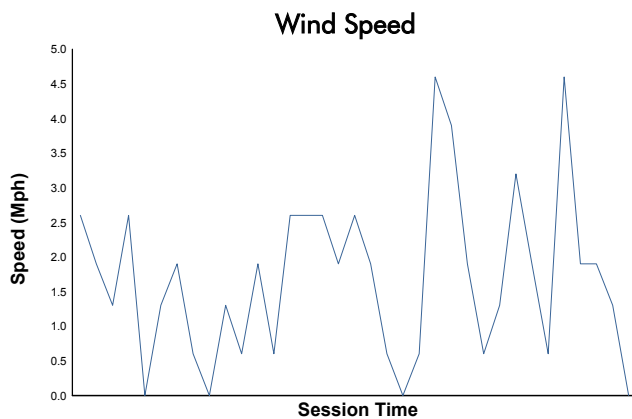

Mid-Ohio 120

Mid-Ohio Sports Car Course / 2.258 miles
May 13 - 15, 2022 / Lexington, Ohio

IMSA Michelin Pilot Challenge

Qualifying Weather Report

Track Status: **DRY**