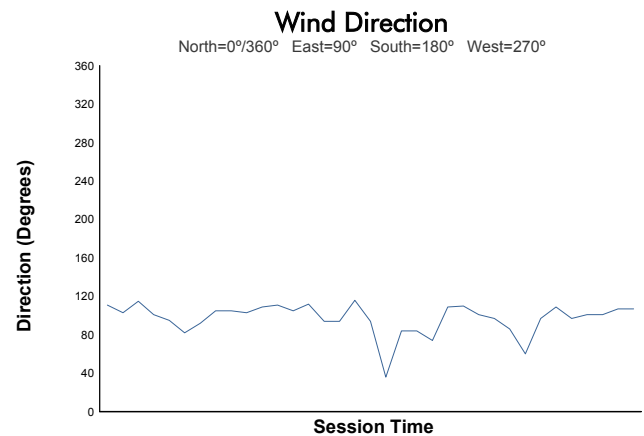

Mid-Ohio 120

Mid-Ohio Sports Car Course / 2.258 miles
May 13 - 15, 2022 / Lexington, Ohio

IMSA Michelin Pilot Challenge

Qualifying Weather Report

Track Status: **DRY**