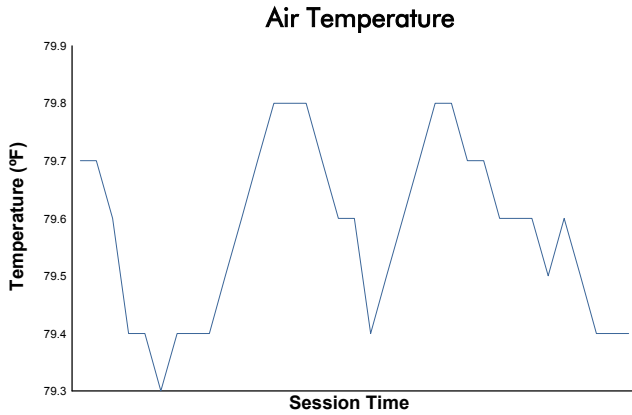

Mid-Ohio 120

Mid-Ohio Sports Car Course / 2.258 miles
May 13 - 15, 2022 / Lexington, Ohio

IMSA Michelin Pilot Challenge

Qualifying Weather Report

Track Status: **DRY**