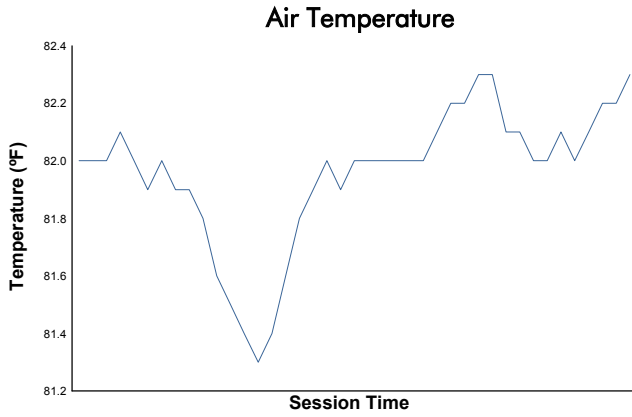

**Porsche Carrera Cup North America Presented by The Cayman Islands**

**Race 2 Weather Report**

Track Status: **DRY**