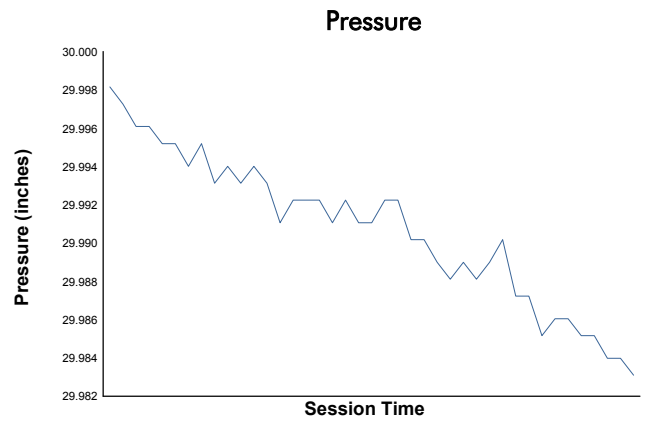

**Porsche Carrera Cup North America Presented by The Cayman Islands**

**Race 2 Weather Report**

Track Status: **DRY**