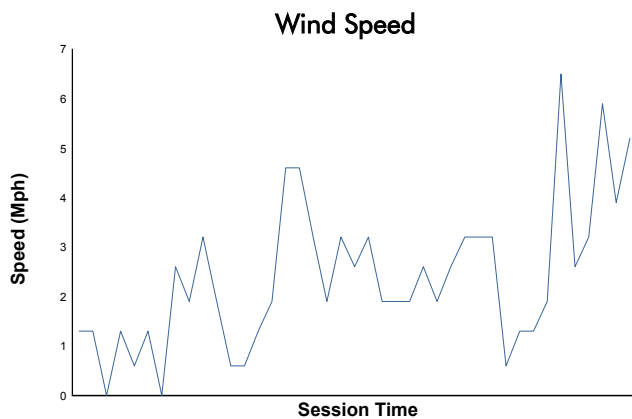

**Porsche Carrera Cup North America Presented by The Cayman Islands**

**Race 2 Weather Report**

Track Status: **DRY**