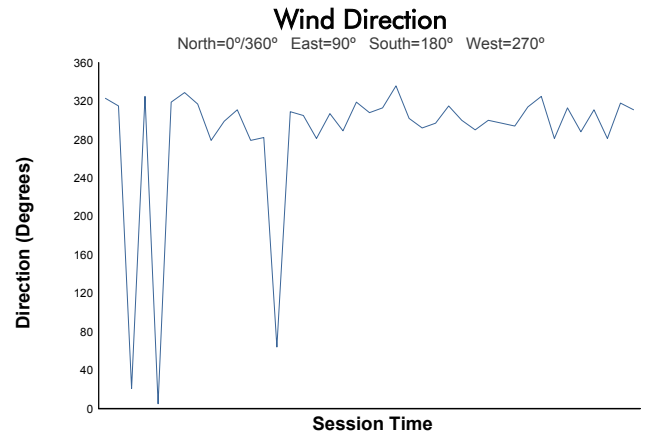

**Porsche Carrera Cup North America Presented by The Cayman Islands**

**Race 2 Weather Report**

Track Status: **DRY**