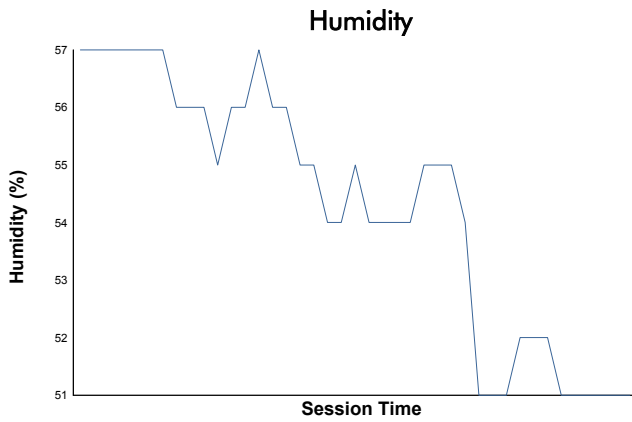

**Porsche Carrera Cup North America Presented by The Cayman Islands**

**Race 2 Weather Report**

Track Status: **DRY**