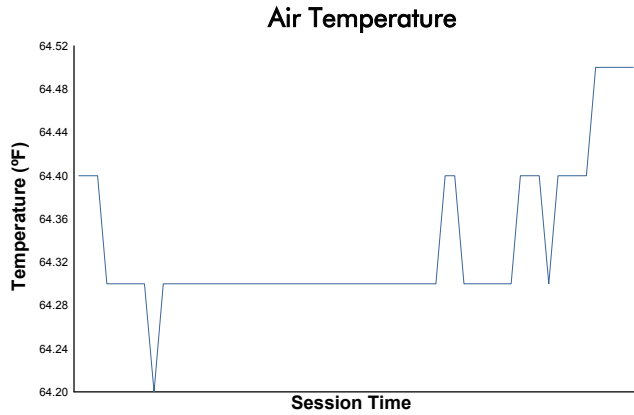

Virginia Is For Racing Lovers Grand Prix

Virginia International Raceway / 3.27 miles
October 8 - 10, 2021 / Alton, Virginia

IMSA Michelin Pilot Challenge

Practice 2 Weather Report

Track Status: **WET**