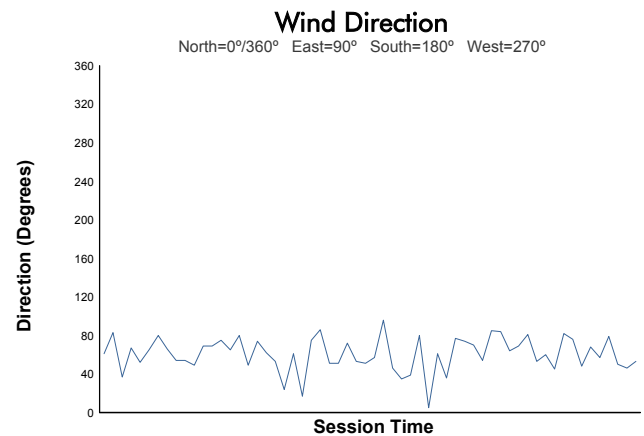

Virginia Is For Racing Lovers Grand Prix

Virginia International Raceway / 3.27 miles
October 8 - 10, 2021 / Alton, Virginia

IMSA Michelin Pilot Challenge

Practice 2 Weather Report

Track Status: **WET**