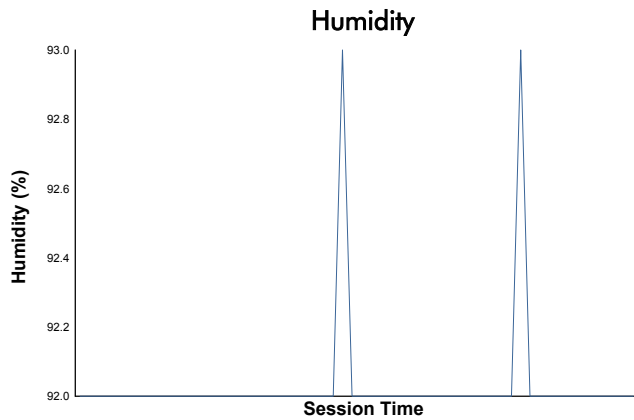

Virginia Is For Racing Lovers Grand Prix

Virginia International Raceway / 3.27 miles
October 8 - 10, 2021 / Alton, Virginia

IMSA Michelin Pilot Challenge

Practice 2 Weather Report

Track Status: **WET**