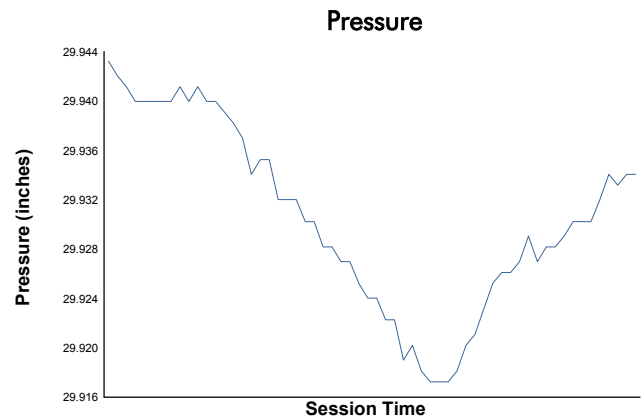

Virginia Is For Racing Lovers Grand Prix

Virginia International Raceway / 3.27 miles
October 8 - 10, 2021 / Alton, Virginia

IMSA Michelin Pilot Challenge

Practice 2 Weather Report

Track Status: **WET**