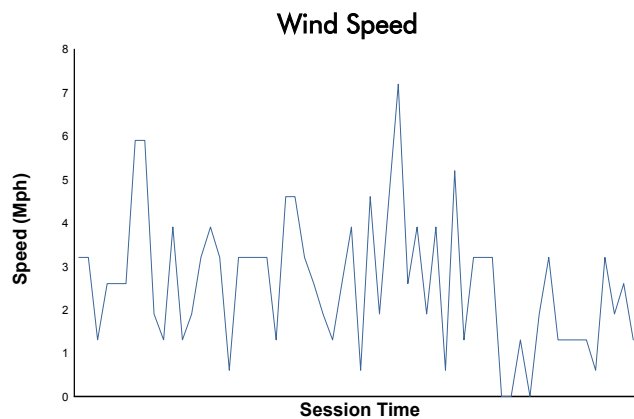

Virginia Is For Racing Lovers Grand Prix

Virginia International Raceway / 3.27 miles
October 8 - 10, 2021 / Alton, Virginia

IMSA Michelin Pilot Challenge

Practice 2 Weather Report

Track Status: **WET**