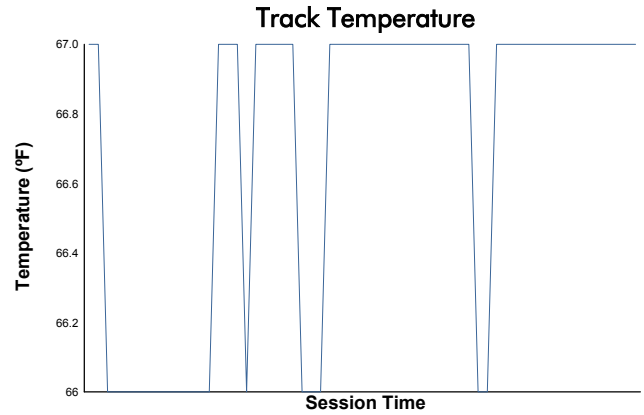

Virginia Is For Racing Lovers Grand Prix

Virginia International Raceway / 3.27 miles
October 8 - 10, 2021 / Alton, Virginia

IMSA Michelin Pilot Challenge

Practice 2 Weather Report

Track Status: **WET**