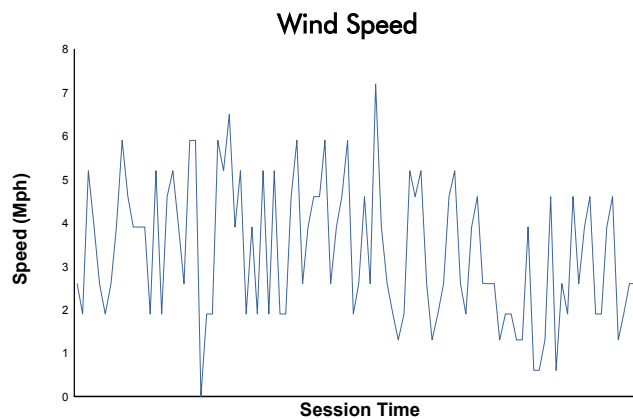

ACURA Grand Prix of Long Beach

Long Beach Street Course / 1.968 miles
September 24 - 25, 2021 / Long Beach, California

IMSA WeatherTech SportsCar Championship

Race Weather Report

Track Status: **DRY**